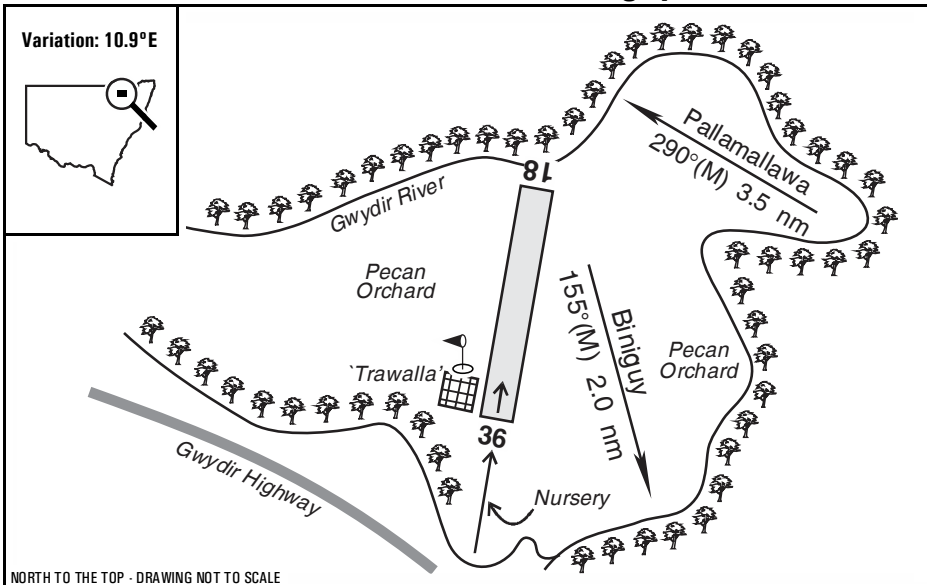

Biniguy (Trawalla), NSW

NORTH TO THE TOP - DRAWING NOT TO SCALE

Elevation:	795 Feet AMSL	Time Zone:	UTC + 10
GPS Position:	29° 30' 20" South 150° 11' 30" East	Area Briefing:	20
WAC Chart:	Armidale (3357)	ALA Code:	YBGY
Owner/Operator:	Stahmann Webster (02) 67502222, david.reibel@stahmannwebster.com.au		
Strip Directions:	18-36		
Strip Lengths:	900 M		
Strip Surface:	Unsealed - grass and dirt		
Windsock:	Yes - on building roof		
Strip Markers:	Nil		
Lighting:	Nil		
Fuel:	Nil		
Procedures And Remarks:	CTAF 126.7. Brisbane Centre 127.1 (in the circuit). HF 3452/6610/8831. The runway has been shortened at the southern end, the land freed up is used for a nursery. Beware trees, agricultural aircraft, machinery parked near the airstrip. Caution: airstrip is often traversed by farm machinery. Latest information: David Reibel, 0428 177269 (mobile). VHF 122.8 (not always attended).