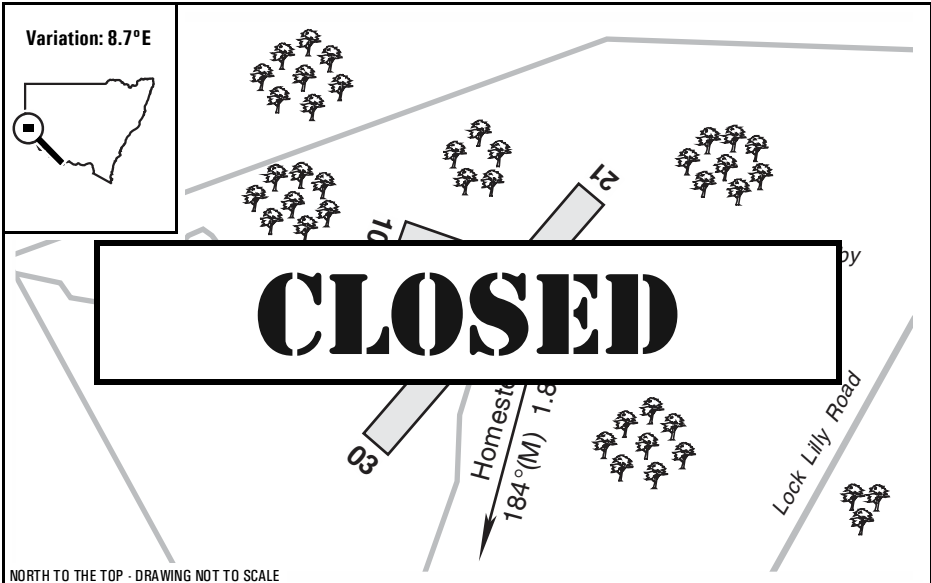

Harriedale Station, NSW

Elevation:	310 Feet AMSL	Time Zone:	UTC + 10
GPS Position:	32° 48' 11" South 141° 24' 42" East	Area Briefing:	22
WAC Chart:	Adelaide (3458)		
Owner/Operator:	Harriedale Station (08) 80911508		
Strip Directions:	03-21	10-28	
Strip Lengths:	1000 M	1000 M	
Strip Surface:	Unsealed - red earth		
Windsock:	Yes		
Strip Markers:	White sheep troughs		
Lighting:	Nil		
Fuel:	Nil		
Procedures And Remarks:	Melbourne Centre 122.6 (in the circuit). HF 3461/6565/8822. Beware trees, fences. Runway 03-21 slopes up to the north. UHF channel 9. Latest information: Angus Seekamp 0429 122333 (mobile). Harriedale has been owned by Woolcunda since 2015. No longer maintained since the property changed hands.		