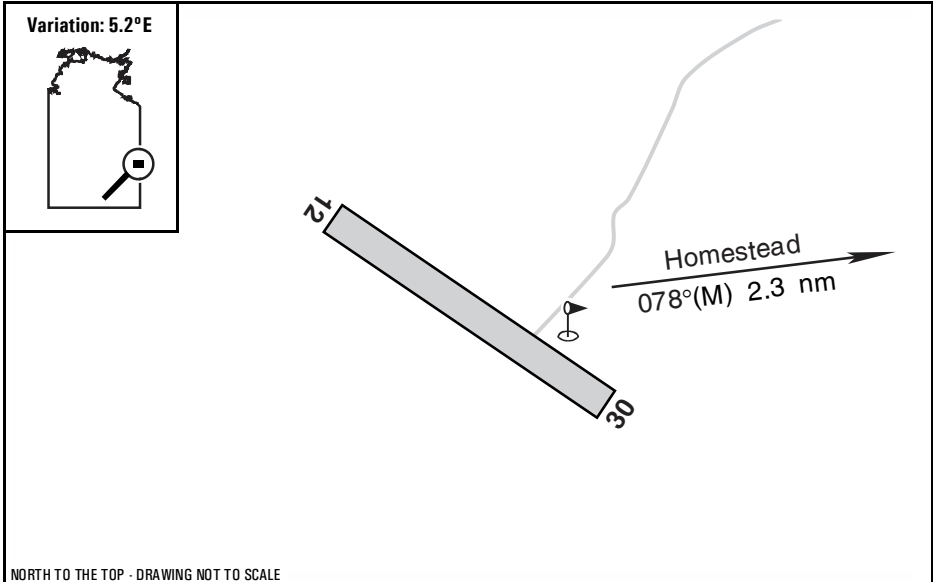

Warning: It is a requirement to check
airstrip condition and details with owner

Marqua Station, NT

NORTH TO THE TOP - DRAWING NOT TO SCALE

Elevation:	883 Feet AMSL	Time Zone:	UTC + 9.5
GPS Position:	22° 48' 22" South 137° 15' 05" East	Area Briefing:	85
WAC Chart:	Alice Springs (3232)	ALA Code:	YMQA
Owner/Operator:	John and Mary Atkins 0428 351599		
Strip Directions:	12-30		
Strip Lengths:	1100 M		
Strip Surface:	Unsealed - dirt		
Windsock:	Yes		
Strip Markers:	White markers		
Lighting:	Available for the RFDS		
Fuel:	Nil		
Procedures And Remarks:	CTAF 126.7. Brisbane Centre 122.4 (FL140). HF 3452/6610/8831. Used by the mail plane and the RFDS. The 08-26 cross strip is not maintained. Permission required prior to use.		