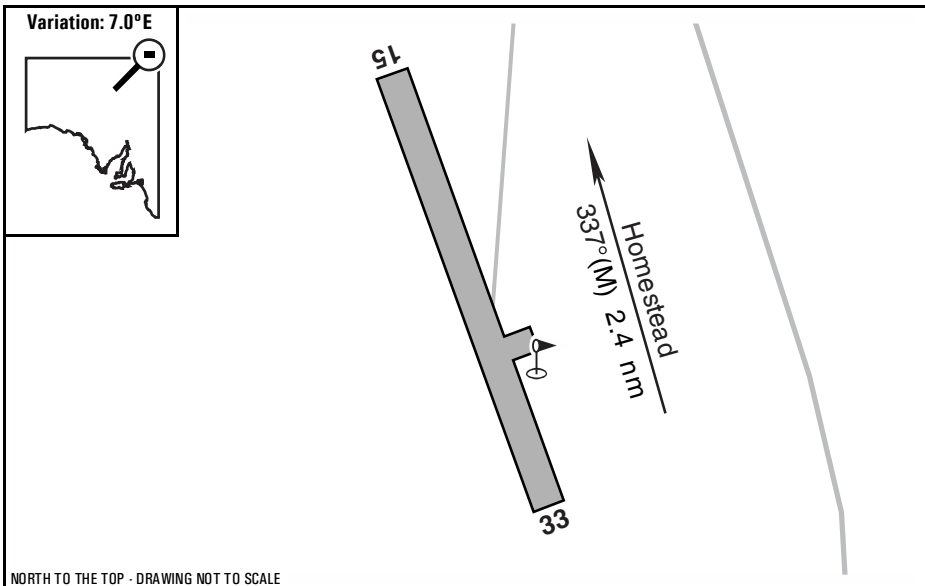

Cordillo Downs, SA

NORTH TO THE TOP - DRAWING NOT TO SCALE

Elevation:	240 Feet AMSL	Time Zone:	UTC + 9.5
GPS Position:	26° 44' 45" South 140° 38' 17" East	Area Briefing:	41
WAC Chart:	Cooper Creek (3342)	ALA Code:	YCOD
Owner/Operator:	Cordillo Downs (07) 46554383, cordillo@brookpastoral.com.au		
Strip Directions:	15-33		
Strip Lengths:	1388 M		
Strip Surface:	Unsealed - grey gravel		
Windsock:	Yes		
Strip Markers:	White markers		
Lighting:	Nil		
Fuel:	Nil		
Procedures And Remarks:	CTAF 126.7. Brisbane Centre 125.4 (5000 feet). HF 3452/6610/8831. Permission required prior to use.