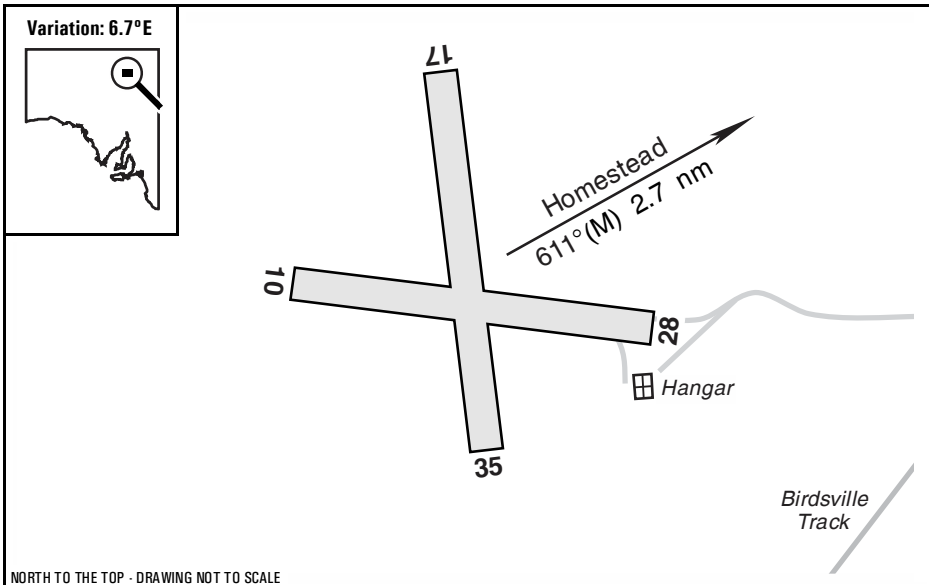

Etadunna Station, SA

NORTH TO THE TOP - DRAWING NOT TO SCALE

Elevation:	39 Feet AMSL	Time Zone:	UTC + 9.5
GPS Position:	28° 44' 28" South 138° 35' 21" East	Area Briefing:	52
WAC Chart:	Broken Hill (3355)	ALA Code:	YEDA
Owner/Operator:	Etadunna Station (08) 86758308		
Strip Directions:	10-28	17-35	
Strip Lengths:	1100 M	1150 M	
Strip Surface:	Unsealed - red dirt		
Windsock:	Nil		
Strip Markers:	Nil		
Lighting:	Nil		
Fuel:	Nil		
Procedures And Remarks:	CTAF 127.8, located in the Lake Eyre broadcast area. Melbourne Centre 121.2 (5500 feet). HF 3461/6565/8822. Latest information: Jason Dunn. Permission required prior to use.