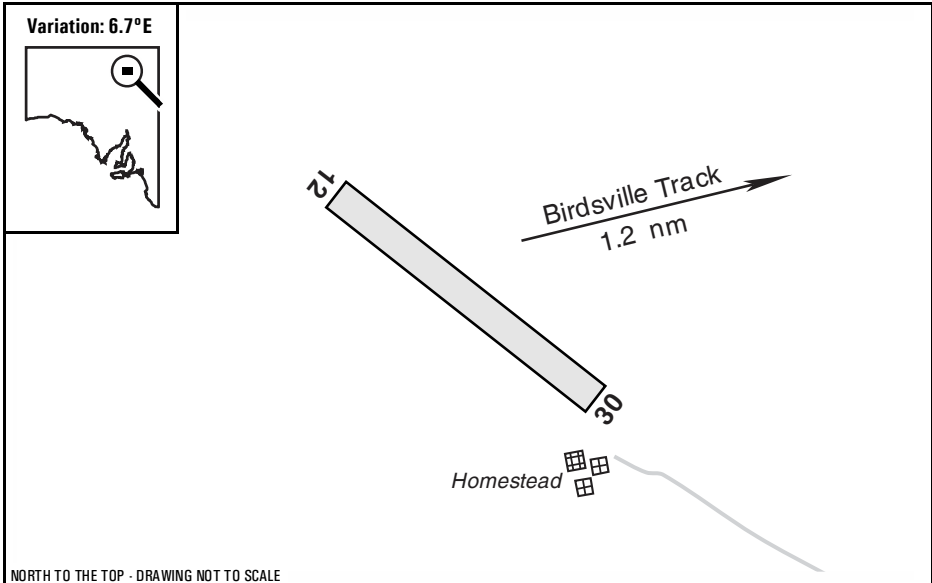

EMERGENCY USE ONLY**Mulka Station, SA**

NORTH TO THE TOP - DRAWING NOT TO SCALE

Elevation:	177 Feet AMSL	Time Zone:	UTC + 9.5
GPS Position:	28° 20' 52" South 138° 38' 58" East	Area Briefing:	52
WAC Chart:	Broken Hill (3355)	ALA Code:	YMUK
Owner/Operator:	Mungeranie Station (08) 86758315		
Strip Directions:	12-30		
Strip Lengths:	1000 M		
Strip Surface:	Unsealed - dirt		
Windsock:	Nil		
Strip Markers:	Nil		
Lighting:	Nil		
Fuel:	Nil		
Procedures And Remarks:	CTAF 127.8, located in the Lake Eyre broadcast area. Melbourne Centre 121.2 (7000 feet). HF 3461/6565/8822. Station unattended. Beware regrowth on the runway. Owner Viv Oldfield 0429 011677 (mobile). Condition check required, otherwise emergency use only.		