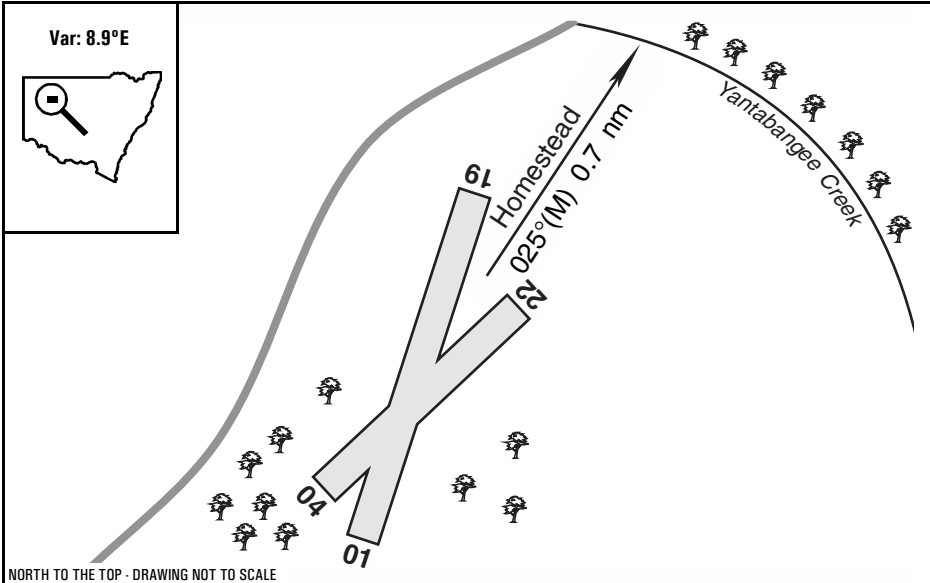

Yantabangee Station, NSW

Elevation:	340 Feet AMSL	Time Zone:	UTC + 10
GPS Position:	30° 34.505' South 143° 37.123' East	Area Briefing:	22
WAC Chart:	Broken Hill (3355)		
Owner/Operator:	Yantabangee Station 0427 689764 (mobile), ray.dennis@lightforce.com.au		
Strip Directions:	01-19	04-22	
Strip Lengths:	1100 M	700 M	
Strip Surface:	Unsealed - ironstone		
Windsock:	Nil		
Strip Markers:	Nil		
Lighting:	Nil		
Fuel:	Nil		
Procedures And Remarks:	Melbourne Centre 124.9 (2500 feet). HF 3461/6565/8822. UHF channel 39. Latest information: Ray Dennis 0427 689764 (mobile). Permission required prior to use.