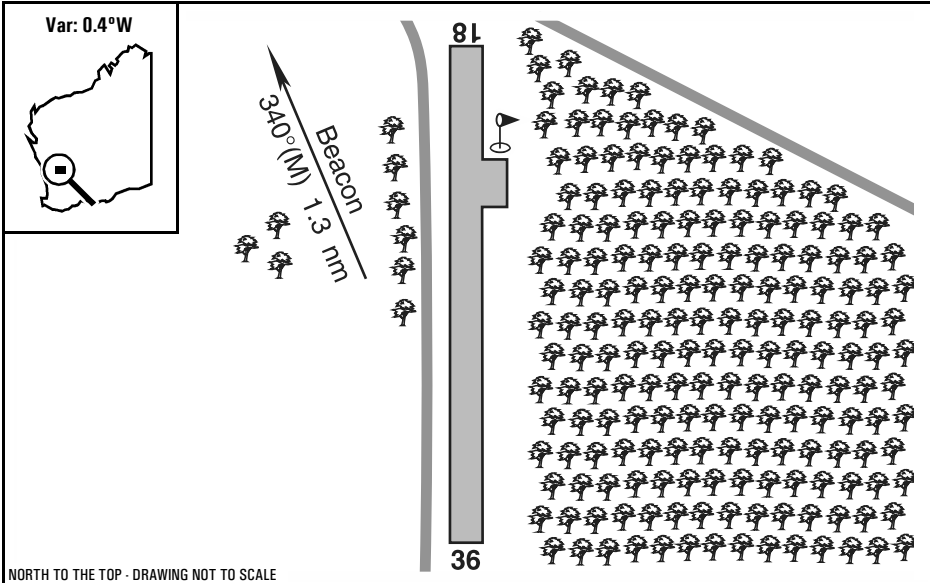

Beacon, WA

NORTH TO THE TOP - DRAWING NOT TO SCALE

Elevation:	1280 Feet AMSL	Time Zone:	UTC + 8
GPS Position:	30° 28.565' South 117° 52.790' East	Area Briefing:	60
WAC Chart:	Perth (3351)	ALA Code:	YBEC
Owner/Operator:	Mount Marshall Shire (08) 96851202, admin@mtmarshall.wa.gov.au		
Strip Directions:	18-36		
Strip Lengths:	1200 M		
Strip Surface:	Unsealed - gravel		
Windsock:	Yes		
Strip Markers:	White tyres		
Lighting:	Pilot Activated Lighting - contact shire for the frequency		
Fuel:	Nil		
Procedures And Remarks:	CTAF 126.7. Melbourne Centre 124.8 (in the circuit). HF 3461/6565/8822. Widened to RFDS night standard in 2019. The runway slopes down to the south from the parking area. Beware trees. Latest information: Mount Marshall Shire (08) 96851202 or (08) 96851276.