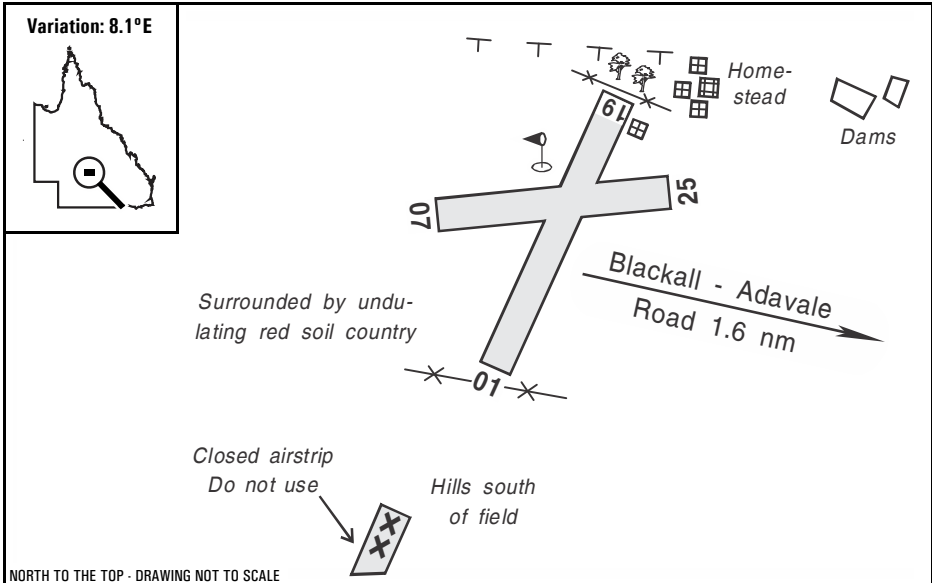

Warning: It is a requirement to check  
airstrip condition and details with owner

# Cootabynia Station, QLD

<b>Elevation:</b>	1130 Feet AMSL	<b>Time Zone:</b>	UTC + 10
<b>GPS Position:</b>	25° 07.741' South 145° 12.890' East	<b>Area Briefing:</b>	41
<b>WAC Chart:</b>	Charleville (3341)		
<b>Owner/Operator:</b>	Cootabynia Station (07) 46575981, <a href="mailto:lloydjedburgh1@gmail.com">lloydjedburgh1@gmail.com</a>		
<b>Strip Directions:</b>	01-19	07-25	
<b>Strip Lengths:</b>	900 M	600 M	
<b>Strip Surface:</b>	Unsealed - red gravel		
<b>Windsock:</b>	Yes		
<b>Strip Markers:</b>	White fibreglass		
<b>Lighting:</b>	Oil burning flares		
<b>Fuel:</b>	Nil		
<b>Procedures And Remarks:</b>	Latest information: Geoff Lloyd, Jedburgh 0427 375595 (mobile). Permission required prior to use.		