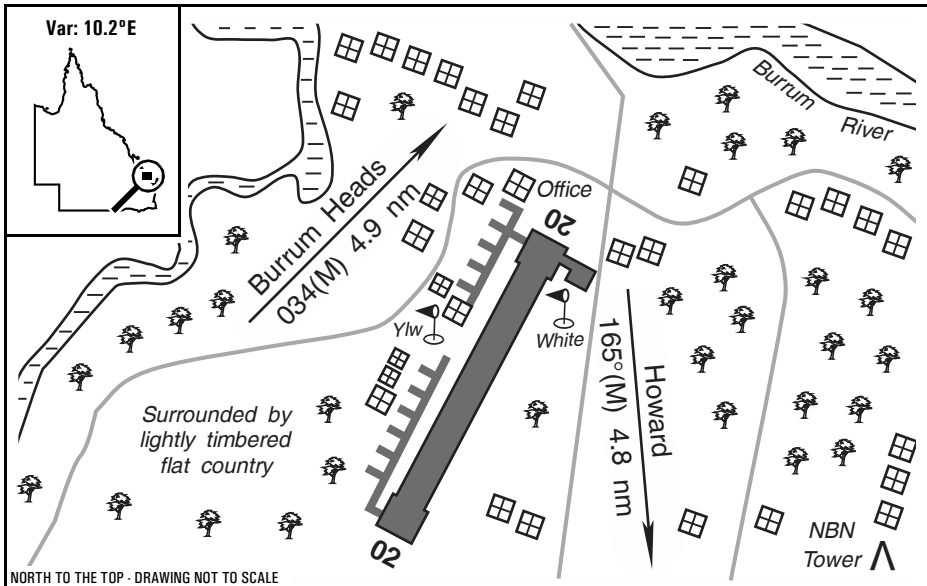

Pacific Haven, QLD

Elevation:	25 Feet AMSL	Time Zone:	UTC + 10
GPS Position:	25° 14.405' South 152° 32.595' East	Area Briefing:	40
WAC Chart:	Brisbane (3340)	ALA Code:	YPAC
Owner/Operator:	Pacific Haven Airpark is (07) 41294889, markgpearce@yahoo.com.au		
Strip Directions:	02-20		
Strip Lengths:	1000 M		
Strip Surface:	Sealed - dark grey bitumen		
Windsock:	Yes - white primary and yellow secondary		
Strip Markers:	Nil		
Lighting:	Pilot Activated Lighting - frequency advised when phoning for permission		
Fuel:	Nil		
Procedures And Remarks:	CTAF 126.7. Brisbane Centre 124.1 (in the circuit). HF 3452/6610/8831. Beware ant hills, kangaroos and other animals. Beware of unlit NBN tower, 150 feet AGL, 137°(M) 1.1 NM from the runway 20 threshold. This airstrip is very active. Landing fee is payable. Permission required prior to use. Cross check details with ERSA.