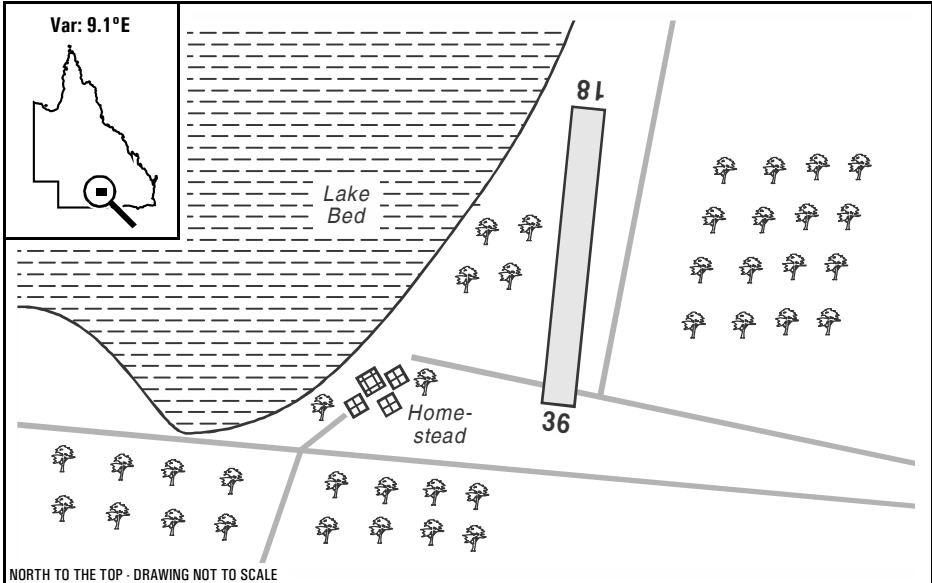

**EMERGENCY USE ONLY**

**Wongalee Station, QLD**

<b>Elevation:</b>	820 Feet AMSL	<b>Time Zone:</b>	UTC + 10
<b>GPS Position:</b>	27° 19.981' South 146° 38.872' East	<b>Area Briefing:</b>	41
<b>WAC Chart:</b>	Charleville (3341)		
<b>Owner/Operator:</b>	Wongalee Station (07) 46540289, <a href="mailto:kilima@bigpond.com">kilima@bigpond.com</a>		
<b>Strip Directions:</b>	18-36		
<b>Strip Lengths:</b>	900 M		
<b>Strip Surface:</b>	Unsealed - natural		
<b>Windsock:</b>	Nil		
<b>Strip Markers:</b>	Nil		
<b>Lighting:</b>	Nil		
<b>Fuel:</b>	Nil		
<b>Procedures And Remarks:</b>	Homestead unattended. WONGALEE painted on shed roof. Beware of stock. This airstrip is kept graded for mustering by gyros. It is available for use in an emergency. Mobile contact: 0448 633736.		