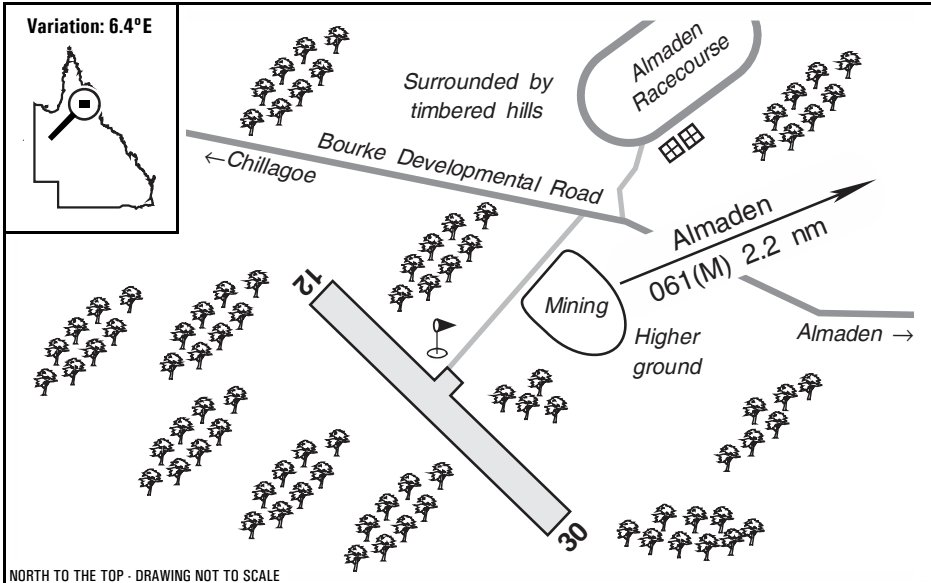

Almaden (Spring Valley), QLD

NORTH TO THE TOP - DRAWING NOT TO SCALE

Elevation:	1735 Feet AMSL	Time Zone:	UTC + 10
GPS Position:	17° 21.024' South 144° 38.034' East	Area Briefing:	45
WAC Chart:	Townsville (3219)		
Owner/Operator:	James O'Shea 0456 965974		
Strip Directions:	12-30		
Strip Lengths:	1000 M		
Strip Surface:	Unsealed - red		
Windsock:	Yes		
Strip Markers:	White painted tyres		
Lighting:	Nil		
Fuel:	Nil		
Procedures And Remarks:	Brisbane Centre 120.15 (in the circuit). HF 3452/6610/8831. Ootann (165°/6 NM) CTAF 126.7. Beware trees, hills, mountains, straying stock. Airstrip slopes up to the east. Preferred approach is from the west, due high ground.