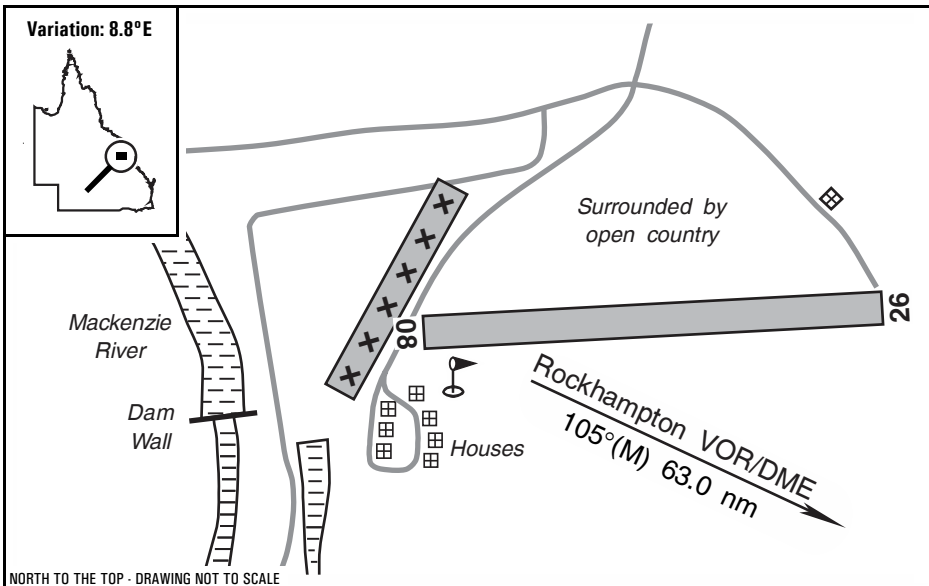

Tartrus Station, QLD

NORTH TO THE TOP - DRAWING NOT TO SCALE

Elevation:	330 Feet AMSL	Time Zone:	UTC + 10
GPS Position:	22° 57.198' South 149° 25.680' East	Area Briefing:	44/40
WAC Charts:	Clermont (3234), Rockhampton (3235)	ALA Code:	YTTS
Owner/Operator:	Tartrus Station (07) 49380160, gordonmacnicol@hotmail.com		
Strip Directions:	08-26		
Strip Lengths:	1400 M		
Strip Surface:	Unsealed - gravel		
Windsock:	Yes		
Strip Markers:	White cones		
Lighting:	Emergency flares only		
Fuel:	Nil		
Procedures And Remarks:	CTAF 126.7. Brisbane Centre 119.55 (2000 feet). HF 3452/6610/8831. Park in front of the main hangar. Latest information: Gordon and Jayne MacNicol 0429 788054 (mobile). Permission required prior to use.