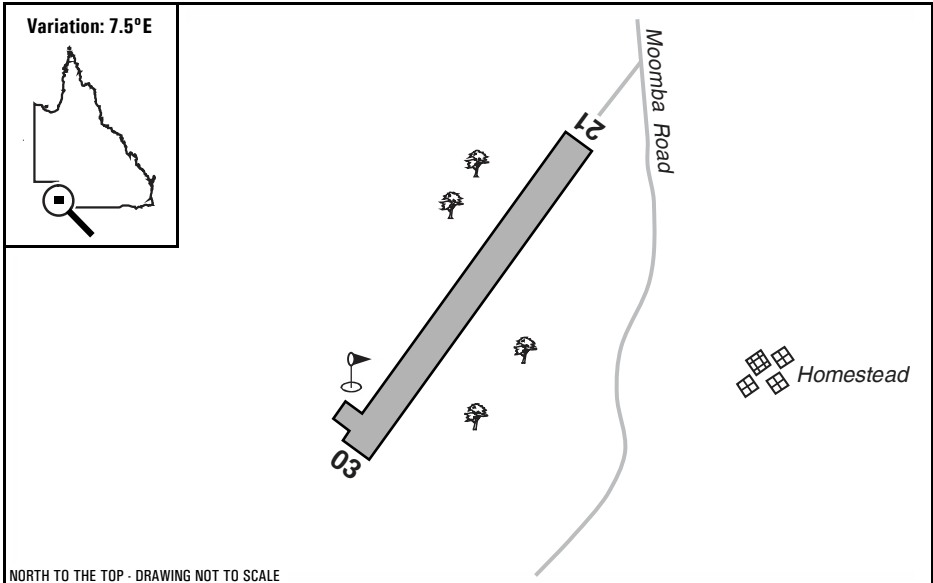

Epsilon Station, QLD

NORTH TO THE TOP - DRAWING NOT TO SCALE

Elevation:	415 Feet AMSL	Time Zone:	UTC + 10
GPS Position:	28° 17.707' South 141° 11.842' East	Area Briefing:	41/52
WAC Chart:	Broken Hill (3355)	ALA Code:	YEPL
Owner/Operator:	Epsilon Station (07) 46554324, epsilon@bigpond.com		
Strip Directions:	03-21		
Strip Lengths:	1150 M		
Strip Surface:	Unsealed - light grey aggregate		
Windsock:	Yes		
Strip Markers:	Nil		
Lighting:	Nil		
Fuel:	Nil		
Procedures And Remarks:	CTAF 126.7. Melbourne Centre 119.5 (in the circuit). HF 3461/6565/8822. This is a new airstrip built early 2021. The old cross strip 3.2 NM east north east of the homestead is no longer used. Latest information: Graham 0427 554324 (mobile) or Sharon 0428 554322 (mobile). Permission required prior to use. Copyright FlightAce®.