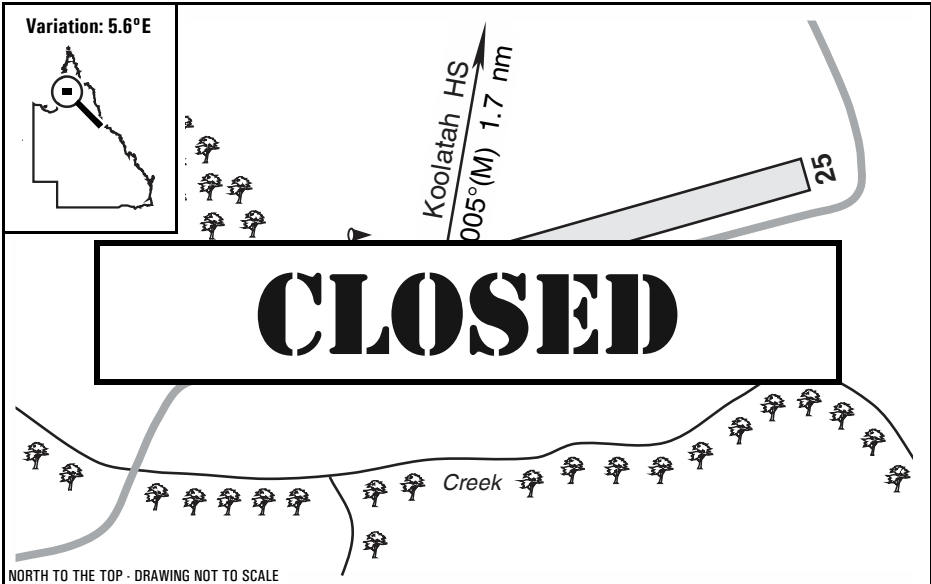

Koolatah Station (YKLA), QLD

NORTH TO THE TOP - DRAWING NOT TO SCALE

Elevation:	170 Feet AMSL	Time Zone:	UTC + 10
GPS Position:	15° 55.183' South 142° 26.322' East	Area Briefing:	45
WAC Chart:	Cooktown (3112)	ALA Code:	YKLA
Owner/Operator:	Koolatah Station (07) 40603349, johnsaunders80@hotmail.com		
Strip Directions:	07-25		
Strip Lengths:	1500 M		
Strip Surface:	Unsealed - clay		
Windsock:	Yes		
Strip Markers:	Nil		
Lighting:	Flares only		
Fuel:	Nil		
Procedures And Remarks:	CTAF 126.7. Brisbane Centre 118.6 (11500 feet). HF 3452/6610/8831. This airstrip is mostly used for baiting operations, there is another airstrip at the homestead. UHF channel 3. Latest information: John Saunders 0423 381908 (mobile), 0429 981126 (mobile). Permission required prior to use.		