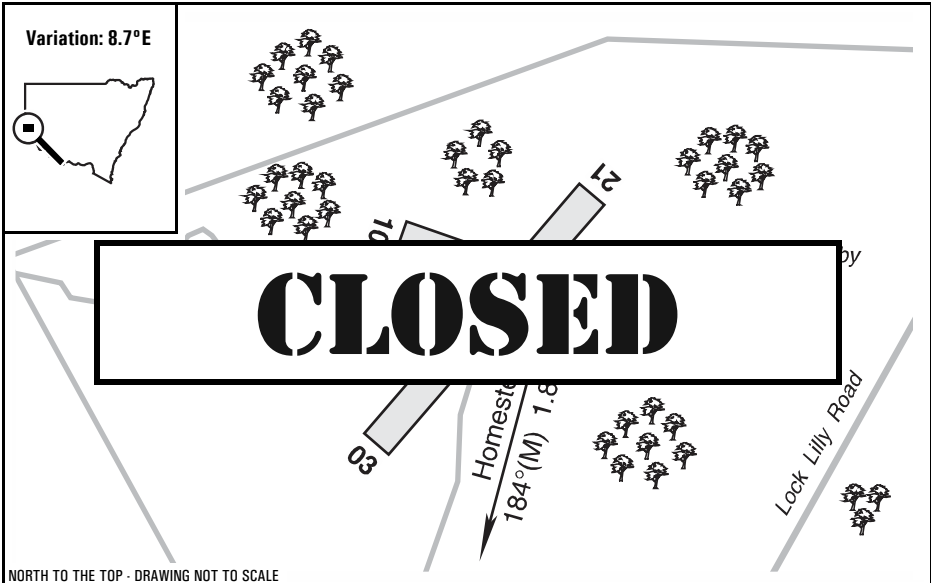

Harriedale Station, NSW

Elevation: 310 Feet AMSL		Time Zone: UTC + 10
GPS Position: 32° 48.189' South 141° 24.694' East		Area Briefing: 22
WAC Chart:	Adelaide (3458)	
Owner/Operator:	Harriedale Station (08) 80911508	
Strip Directions:	03-21	10-28
Strip Lengths:	1000 M	1000 M
Strip Surface:	Unsealed - red earth	
Windsock:	Yes	
Strip Markers:	White sheep troughs	
Lighting:	Nil	
Fuel:	Nil	
Procedures And Remarks:	Melbourne Centre 122.6 (in the circuit). HF 3461/6565/8822. Beware trees, fences. Runway 03-21 slopes up to the north. UHF channel 9. Latest information: Angus Seekamp 0429 122333 (mobile). Harriedale has been owned by Woolcunda since 2015. No longer maintained since the property changed hands.	