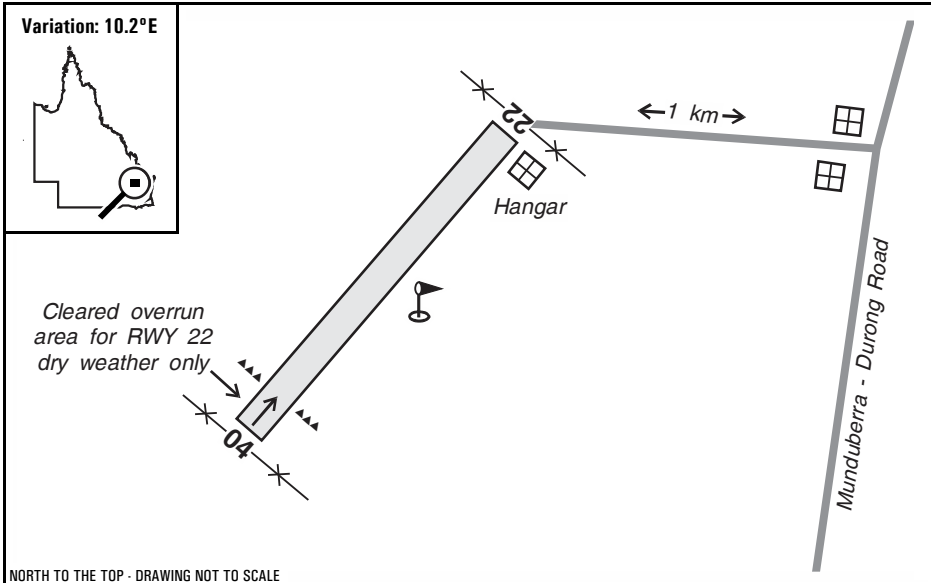

Coo-ee Farms, QLD

NORTH TO THE TOP - DRAWING NOT TO SCALE

Elevation:	1165 Feet AMSL	Time Zone:	UTC + 10
GPS Position:	26° 18.191' South 151° 14.658' East	Area Briefing:	40
WAC Chart:	Brisbane (3340)		
Owner/Operator:	Coo-ee Farms (07) 41680158, cooeeffarms@gmail.com		
Strip Directions:	04-22		
Strip Lengths:	1000 M plus 180 M overrun at the southern end for use in dry weather only		
Strip Surface:	Unsealed - grass		
Windsock:	Yes		
Strip Markers:	Yes		
Lighting:	Nil		
Fuel:	Nil		
Procedures And Remarks:	Brisbane Centre 121.2 (in the circuit). HF 3452/6610/8831. The runway 04 threshold is displaced 180 metres. Beware kangaroos and other wildlife. Beware fences at the thresholds, hangar close to the north east end. UHF channel 2. Airstrip in constant use, regularly used by flying schools for training. Coo-ee Farms contact numbers in priority order: Property Manager Phillip Coe 0429 680148 (mobile), (07) 41680203, Francis Coe 0427 680158.