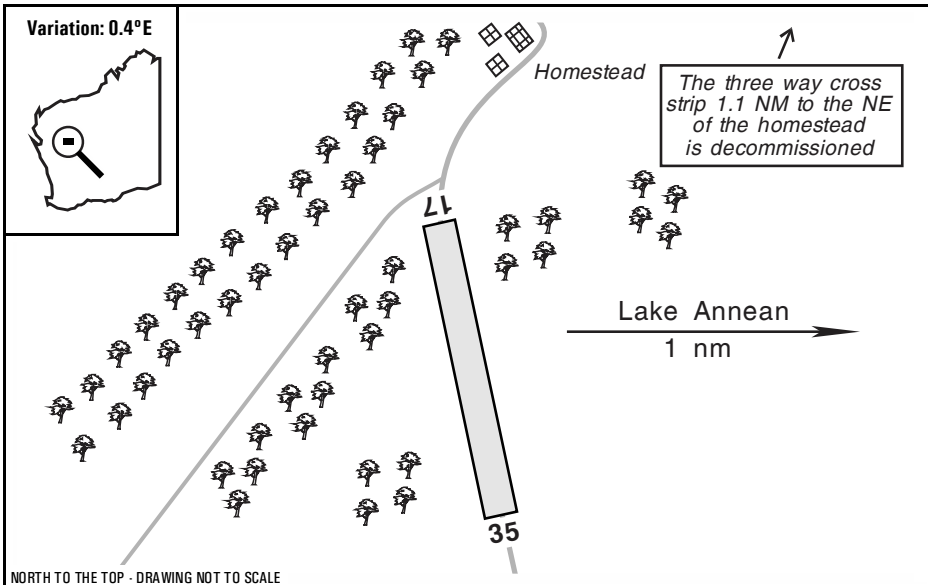

Annean Station, WA

NORTH TO THE TOP - DRAWING NOT TO SCALE

Elevation:	1460 Feet AMSL	Time Zone:	UTC + 8
GPS Position:	26° 53' 02" South 118° 10' 18" East	Area Briefing:	66
WAC Chart:	Meekatharra (3346)		
Owner/Operator:	Annean Station (08) 99815876, 0427 731494, johnr.kylie@yadoo.com.au		
Strip Directions:	17-35		
Strip Lengths:	900 M		
Strip Surface:	Unsealed - red dirt		
Windsock:	Nil		
Strip Markers:	Nil		
Lighting:	Nil		
Fuel:	Nil		
Procedures And Remarks:	Melbourne Centre 122.6 (in the circuit). HF 3461/6565/8822. Beware cattle, kangaroos and other wildlife. This airstrip is a section of the main road into the property. Only maintained when is use by the mustering plane, usually a C172. Permission required prior to use. Please note: the old 3 way cross strip 1.1 NM to the north east of the homestead is decommissioned.