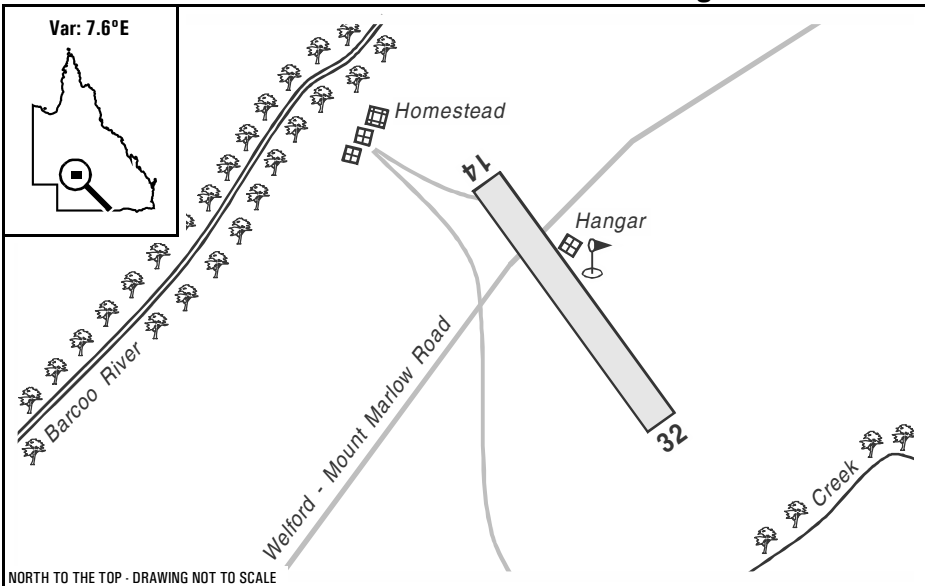

Jedburgh Station, QLD

NORTH TO THE TOP - DRAWING NOT TO SCALE

Elevation:	530 Feet AMSL	Time Zone:	UTC + 10
GPS Position:	25° 05.533' South 143° 33.067' East	Area Briefing:	41
WAC Chart:	Cooper Creek (3342)	ALA Code:	YJED
Owner/Operator:	Jedburgh Station (07) 46575553, lloydjedburgh1@gmail.com		
Strip Directions:	14-32		
Strip Lengths:	700 M		
Strip Surface:	Unsealed		
Windsock:	Yes		
Strip Markers:	Nil		
Lighting:	Nil		
Fuel:	Nil		
Procedures And Remarks:	Local C172 based at the station. Mobile contact 0427 575553. Permission required prior to use.