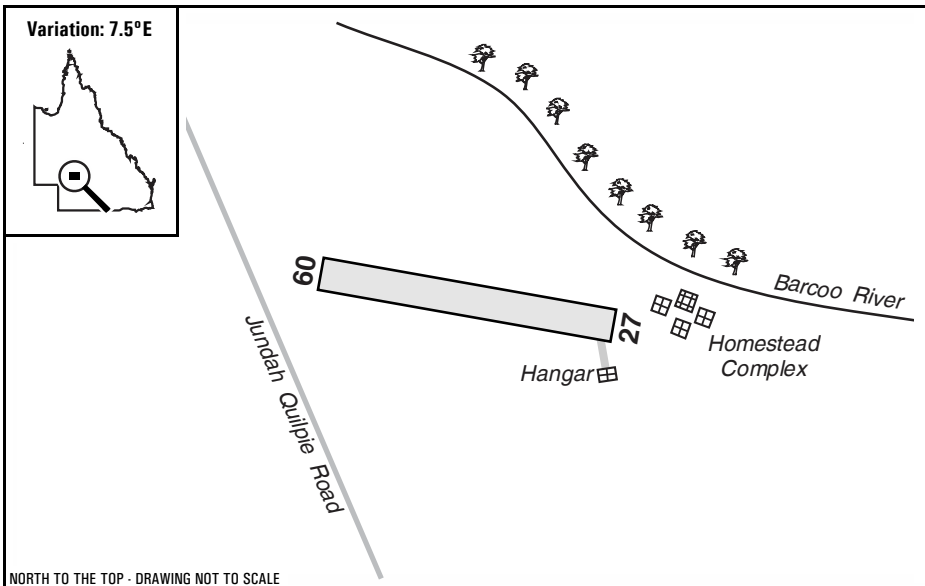

Retreat Station (Homestead), QLD

NORTH TO THE TOP - DRAWING NOT TO SCALE

Elevation:	505 Feet AMSL	Time Zone:	UTC + 10
GPS Position:	25° 11.763' South 143° 16.164' East	Area Briefing:	41
WAC Chart:	Cooper Creek (3342)	ALA Code:	YRES
Owner/Operator:	Retreat Station (07) 46585993		
Strip Directions:	09-27		
Strip Lengths:	900 M		
Strip Surface:	Unsealed - dirt		
Windsock:	Nil		
Strip Markers:	White markers		
Lighting:	Nil		
Fuel:	Nil		
Procedures And Remarks:	CTAF 126.7. Brisbane Centre 122.1 (9500 feet). HF 3452/6610/8831. Private, permission required prior to use. Please note: YRES marked on charts 1.3 NM south east of the homestead is closed, it is overgrown.