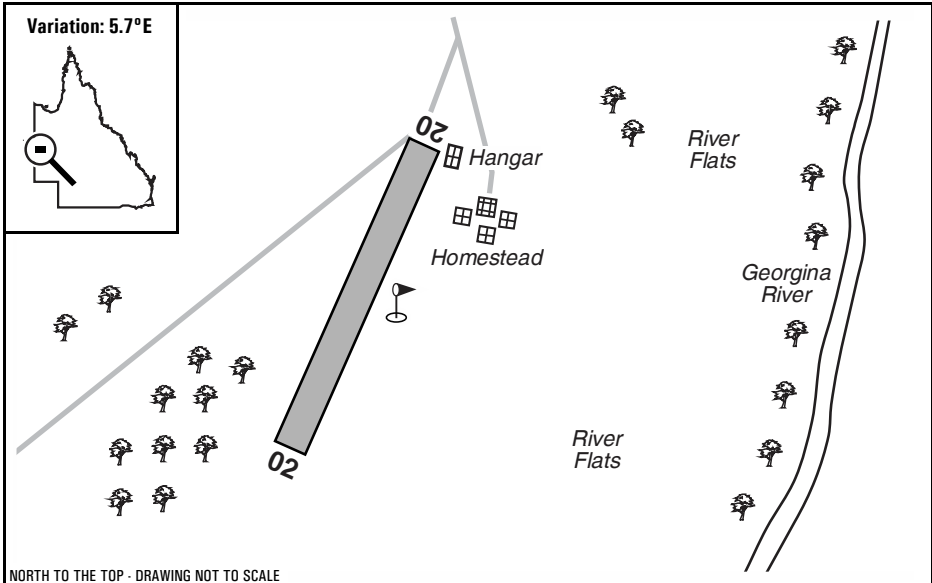

Warning: It is a requirement to check
airstrip condition and details with owner

Roxborough Downs Station, QLD

NORTH TO THE TOP - DRAWING NOT TO SCALE

Elevation:	502 Feet AMSL	Time Zone:	UTC + 10
GPS Position:	22° 30.918' South 138° 50.022' East	Area Briefing:	43
WAC Chart:	Cloncurry (3233)	ALA Code:	YROX
Owner/Operator:	Roxborough Downs Station (07) 47461206		
Strip Directions:	02-20		
Strip Lengths:	1000 M		
Strip Surface:	Unsealed - gravel		
Windsock:	Yes		
Strip Markers:	White tyres		
Lighting:	Nil		
Fuel:	Avgas - emergency stock only		
Procedures And Remarks:	CTAF 126.7. Brisbane Centre 122.4 (4500 feet). HF 3452/6610/8831. Permission required prior to use.		