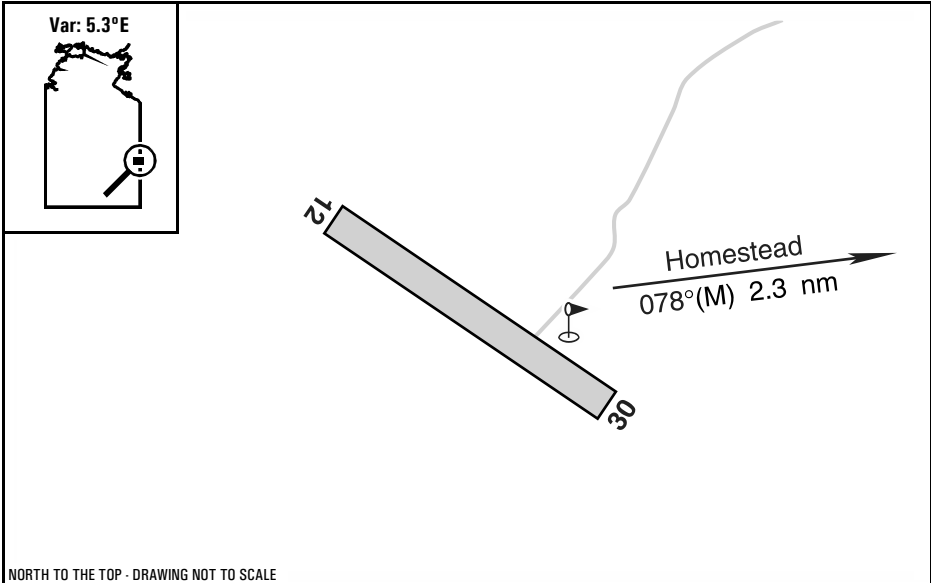

Marqua Station, NT

NORTH TO THE TOP - DRAWING NOT TO SCALE

Elevation:	883 Feet AMSL	Time Zone:	UTC + 9.5
GPS Position:	22° 48.351' South 137° 15.060' East	Area Briefing:	85
WAC Chart:	Alice Springs (3232)	ALA Code:	YMQA
Owner/Operator:	John and Mary Atkins 0428 351599		
Strip Directions:	12-30		
Strip Lengths:	1000 M		
Strip Surface:	Unsealed - dirt		
Windsock:	Yes		
Strip Markers:	White markers		
Lighting:	Nil		
Fuel:	Nil		
Procedures And Remarks:	CTAF 126.7. Brisbane Centre 122.4 (FL140). HF 3452/6610/8831. Permission required prior to use.