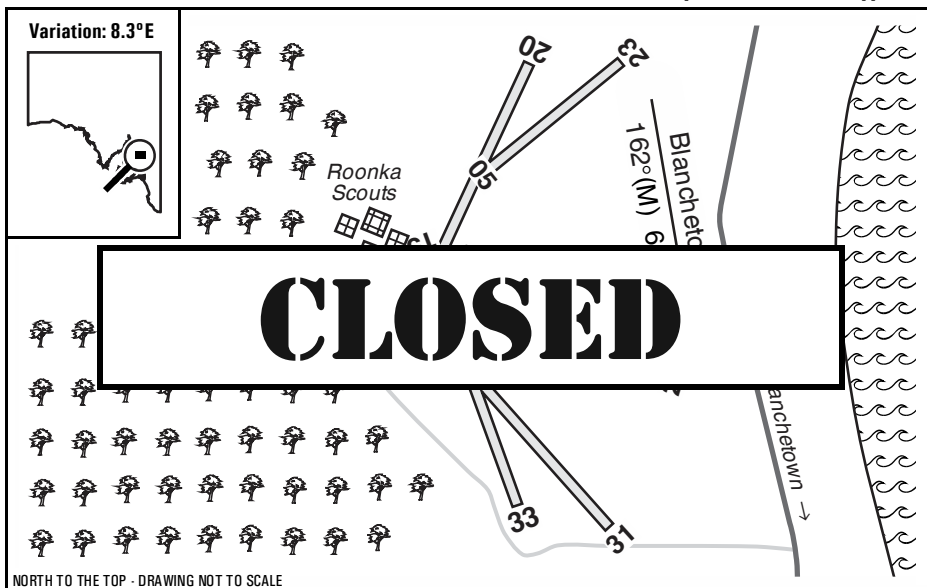

Blanchetown (Donald Flat), SA

NORTH TO THE TOP - DRAWING NOT TO SCALE

Elevation:	140 Feet AMSL	Time Zone:	UTC + 9.5		
GPS Position:	34° 15' 07" South 139° 36' 09" East	Area Briefing:	50		
WAC Chart:	Adelaide (3458)	ALA Code:	YBCN		
Owner/Operator:	Roonka Scouts (08) 85405109 (airstrip), roonka@sa.scouts.com.au				
Strip Directions:	02-20	05-23	10-28	13-31	15-33
Strip Lengths:	1100 M	900 M	1370 M	1470 M	1200 M
Strip Surface:	Unsealed - dirt				
Windsock:	Yes				
Strip Markers:	Nil				
Lighting:	Nil				
Fuel:	Nil				
Procedures And Remarks:	CTAF 126.7. Melbourne Centre 125.3 (in the circuit). HF 3461/6565/8822. Latest information: Colin Turner (08) 82895085, 0418 815618 (mobile). Strictly private, only used by the Roonka Scouts for motorised gliding activities.				