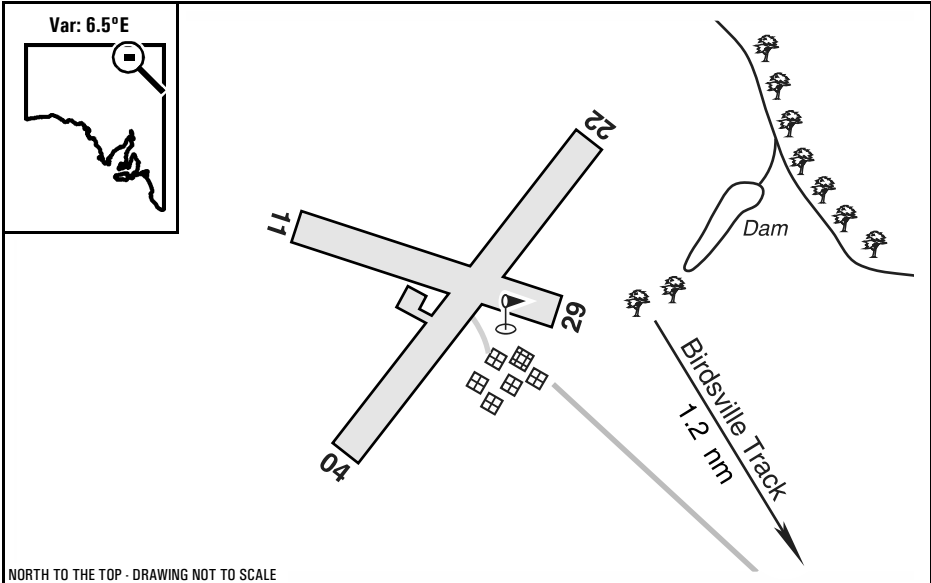

Clifton Hills Station, SA

Elevation:	105 Feet AMSL	Time Zone:	UTC + 9.5
GPS Position:	27° 00.917' South 138° 53.599' East	Avfax Code:	5203
WAC Chart:	Cooper Creek (3342)	ALA Code:	YCFH
Owner/Operator:	Clifton Hills Station (08) 86758302, admin@crownpoint.com.au		
Strip Directions:	04-22	11-29	
Strip Lengths:	1200 M	830 M	
Strip Surface:	Unsealed - dirt		
Windsock:	Yes		
Strip Markers:	Nil		
Lighting:	Nil		
Fuel:	Avgas 100 - private stock only		
Procedures And Remarks:	CTAF 126.7. Melbourne Centre 119.5 (6000 feet). HF 3461/6565/8822. Regularly maintained, the airstrip is rolled after it rains. Latest information: manager Peter Nunn. Permission required prior to use.