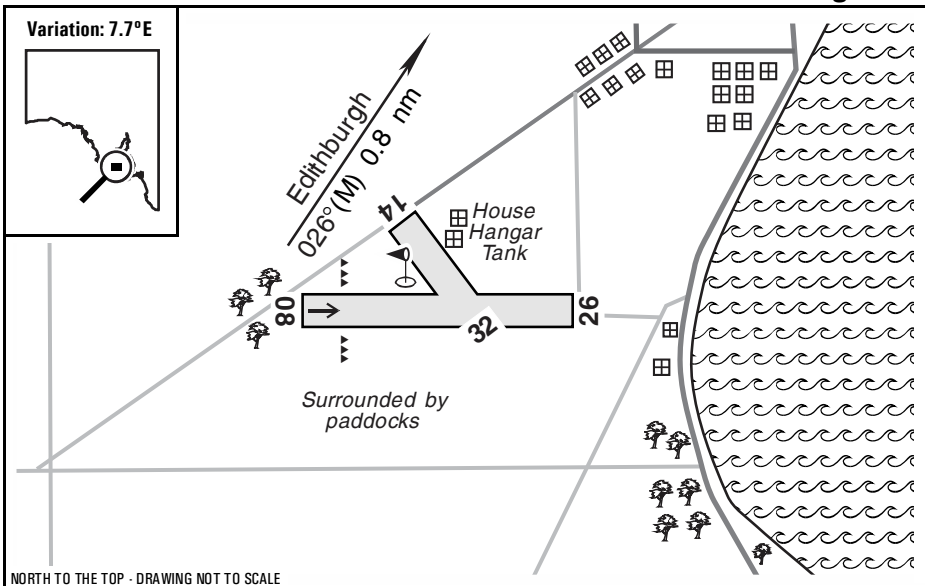

Edithburgh, SA

NORTH TO THE TOP - DRAWING NOT TO SCALE

Elevation:	37 Feet AMSL	Time Zone:	UTC + 9.5
GPS Position:	35° 05' 54" South 137° 44' 06" East	Area Briefing:	50
WAC Chart:	Port Augusta (3459)	ALA Code:	YEDB
Owner/Operator:	Troy Johnson 0428 466673 (mobile), troy@ypag.com.au		
Strip Directions:	08-26	14-32	
Strip Lengths:	820 M	350 M	
Strip Surface:	Unsealed - grass		
Windsock:	Yes		
Strip Markers:	Nil		
Lighting:	Nil		
Fuel:	Avgas drums		
Procedures And Remarks:	CTAF 126.7. Melbourne Centre 118.95 (in the circuit). HF 3461/6565/8822. Beware of trees at the western end, the runway 08 threshold is displaced. Permission required prior to use.