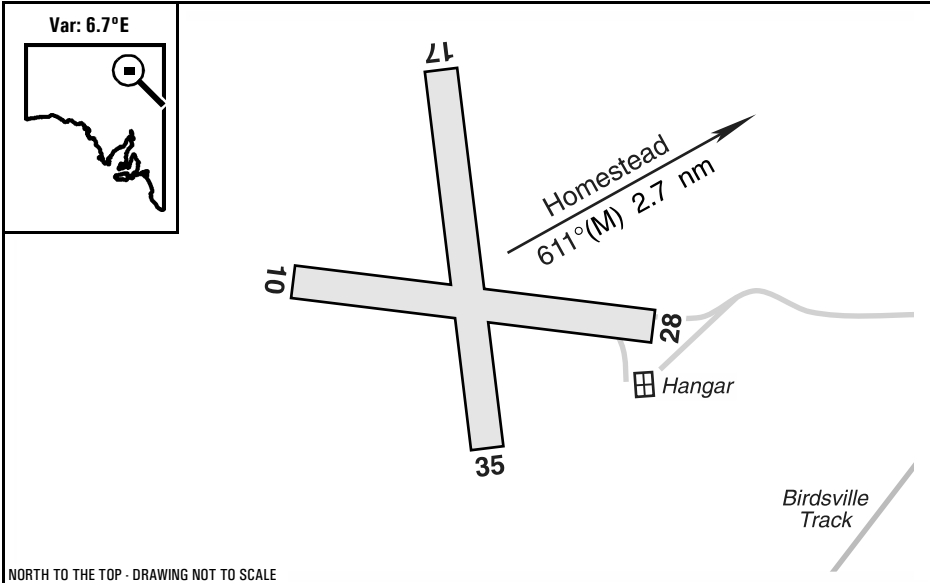

Etadunna Station, SA

NORTH TO THE TOP - DRAWING NOT TO SCALE

Elevation:	39 Feet AMSL	Time Zone:	UTC + 9.5
GPS Position:	28° 44.466' South 138° 35.349' East	Area Briefing:	52
WAC Chart:	Broken Hill (3355)	ALA Code:	YEDA
Owner/Operator:	Etadunna Station (08) 86758308		
Strip Directions:	10-28	17-35	
Strip Lengths:	1100 M	1150 M	
Strip Surface:	Unsealed - red dirt		
Windsock:	Nil		
Strip Markers:	Nil		
Lighting:	Nil		
Fuel:	Nil		
Procedures And Remarks:	CTAF 127.8, located in the Lake Eyre broadcast area. Melbourne Centre 121.2 (5500 feet). HF 3461/6565/8822. Latest information: Jason Dunn. Permission required prior to use.