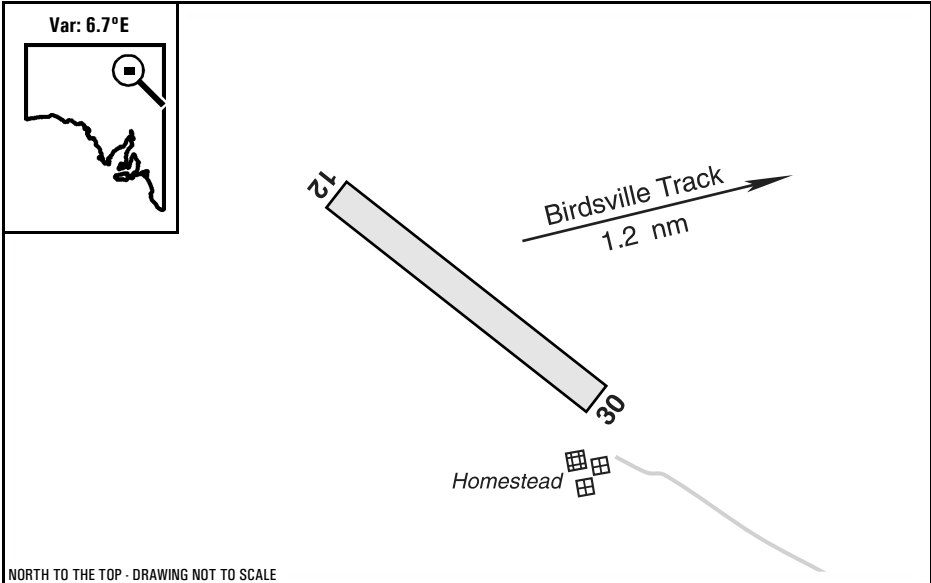

Mulka Station, SA

NORTH TO THE TOP - DRAWING NOT TO SCALE

Elevation:	177 Feet AMSL	Time Zone:	UTC + 9.5
GPS Position:	28° 20.863' South 138° 38.970' East	Area Briefing:	52
WAC Chart:	Broken Hill (3355)	ALA Code:	YMUK
Owner/Operator:	Epsilon Station (07) 46554324		
Strip Directions:	12-30		
Strip Lengths:	1000 M		
Strip Surface:	Unsealed - dirt		
Windsock:	Nil		
Strip Markers:	Nil		
Lighting:	Nil		
Fuel:	Nil		
Procedures And Remarks:	CTAF 127.8, located in the Lake Eyre broadcast area. Melbourne Centre 121.2 (7000 feet). HF 3461/6565/8822. Beware regrowth on the runway, condition needs to be checked. Latest information: Graham 0427 554324 (mobile) or Sharon 0428 554322 (mobile). Permission required prior to use. CTAF 127.8, located in the Lake Eyre broadcast area