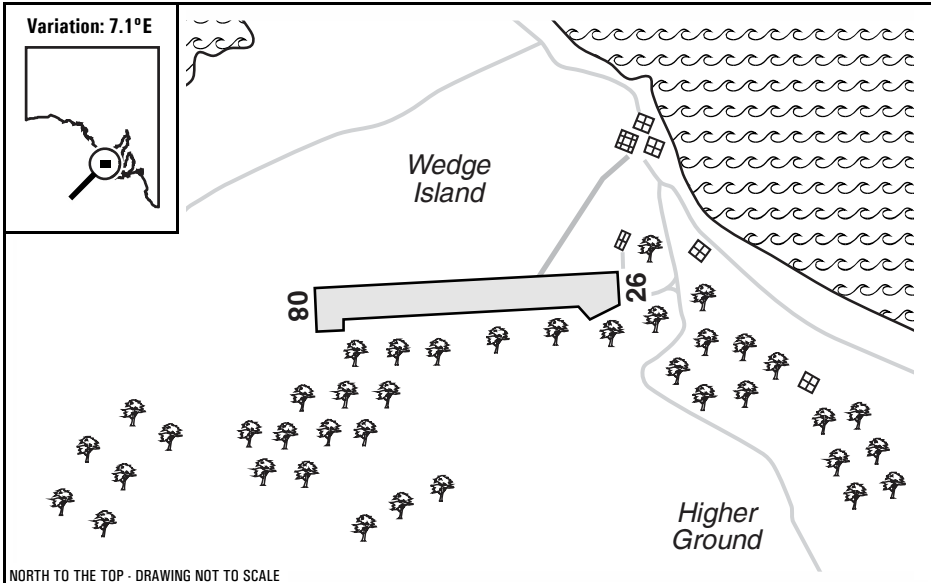

Wedge Island, SA

NORTH TO THE TOP - DRAWING NOT TO SCALE

Elevation:	20 Feet AMSL	Time Zone:	UTC + 9.5
GPS Position:	35° 09.027' South 136° 27.605' East	Area Briefing:	50
WAC Chart:	Port Augusta (3459)	ALA Code:	YWGI
Owner/Operator:	Whittles (08) 8291 2300, info.adelaide@whittles.com.au		
Strip Directions:	08-26		
Strip Lengths:	920 M		
Strip Surface:	Unsealed - white dirt		
Windsock:	Nil		
Strip Markers:	Nil		
Lighting:	Nil		
Fuel:	Nil		
Procedures And Remarks:	CTAF 126.7. Melbourne Centre 125.9 (in the circuit). HF 3461/6565/8822. Wedge Island is not part of any local council area. Whittles Body Corporate Management Services look after the upkeep of the airstrip and do general maintenance around the island. Higher ground and lighthouse on the south east side of the island. Permission required prior to use.