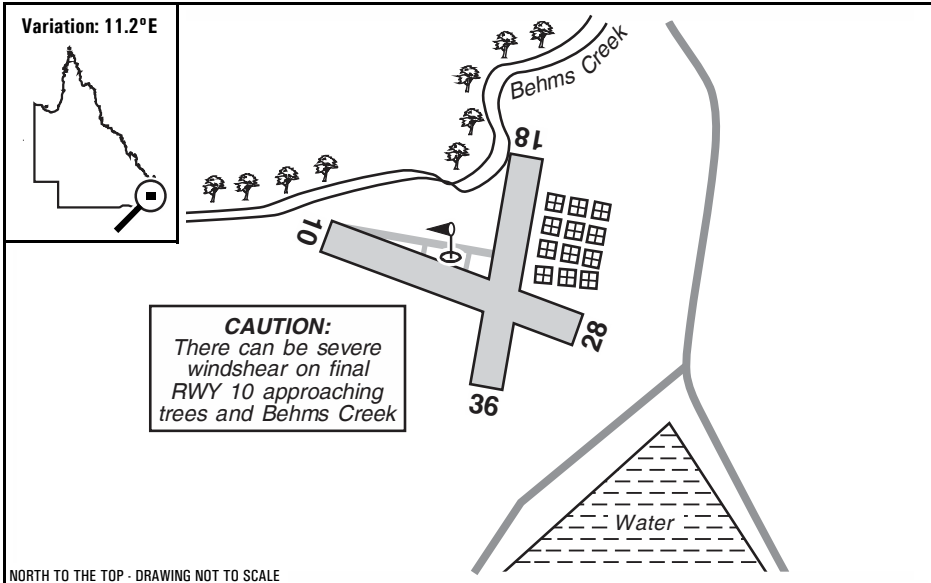

Heck Field (Jacobs Well), QLD

Elevation:	7 Feet AMSL	Time Zone:	UTC + 10
GPS Position:	27° 46.058' South 153° 20.369' East	Area Briefing:	40
WAC Chart:	Brisbane (3340)	ALA Code:	YHEC
Owner/Operator:	David Heck 0418 196171 (mobile)		
Strip Directions:	10-28	18-36	
Strip Lengths:	680 M	580 M	
Strip Surface:	Unsealed - crusher dust		
Windsock:	Yes		
Strip Markers:	White cones, gable markers		
Lighting:	Nil		
Fuel:	Nil		
Procedures And Remarks:	CTAF 119.0 (same as Southport). Brisbane Centre 125.7 (in the circuit). HF 3452/6610/8831. Weather camera: http://auswebcams.com/. Beware trees, beware windshear. Council only allows single engine aircraft to use this airstrip. Carriage and use of VHF radio is required. Caution: flight training operations 7 days per week. Touch and go landings by visiting aircraft not permitted. More information at website: http://www.gcsfc.org.au/. Cross check details with ERSA.