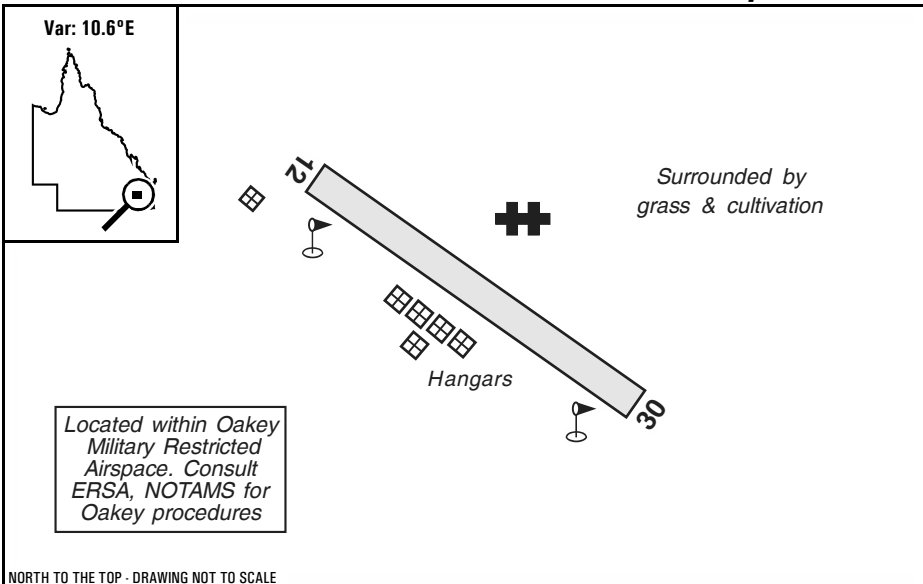

Bowenville (McCaffrey Field), QLD

NORTH TO THE TOP - DRAWING NOT TO SCALE

Elevation:	1210 Feet AMSL	Time Zone:	UTC + 10
GPS Position:	27° 20.983' South 151° 30.924' East	Area Briefing:	40
WAC Chart:	Brisbane (3340)	ALA Code:	YMCF
Owner/Operator:	Darling Downs Soaring Club (07) 31777614 (Mon-Fri), info@ddsc.org.au		
Strip Directions:	12-30		
Strip Lengths:	1200 M		
Strip Surface:	Unsealed - grass		
Windsock:	Yes - two		
Strip Markers:	Nil		
Lighting:	Nil		
Fuel:	Nil		
Procedures And Remarks:	CTAF 126.7. Brisbane Centre 121.2 (in the circuit). HF 3452/6610/8831. Previously listed as Jondaryan, name changed to align with local street address of McCaffrey Field, Mason Road, Bowenville. Located inside Oakey restricted area, can be difficult to sight from the air. Beware busy glider and tow plane operations, mostly weekends, but often with week day activity. Sat-Sun (07) 46637255, 0409 807826 (mobile). Permission required prior to use. For more information check website: http://www.ddsc.org.au/.