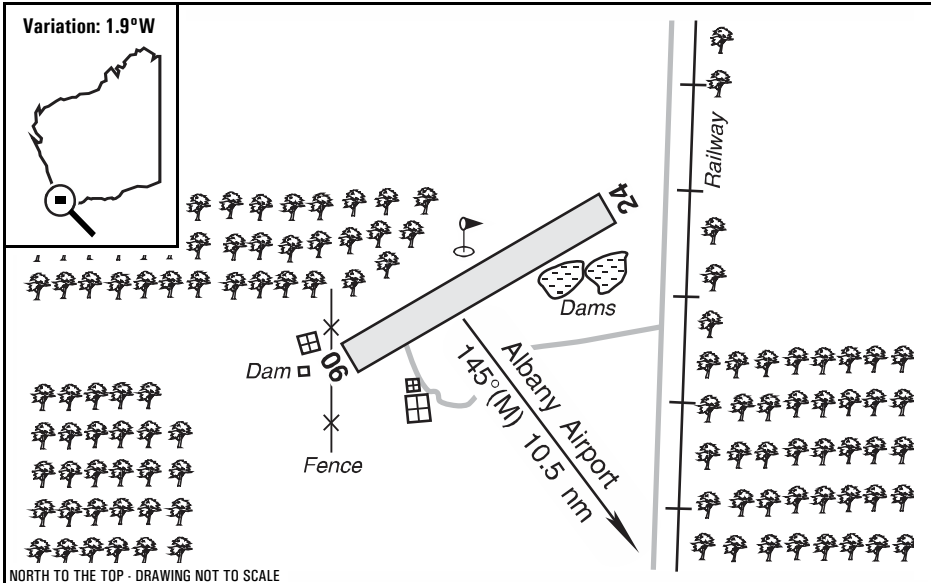

Narrikup, WA

Elevation:	410 Feet AMSL	Time Zone:	UTC + 8
GPS Position:	34° 48.446' South 117° 40.975' East	Area Briefing:	63
WAC Chart:	Albany (3462)		
Owner/Operator:	Colin and Beate Coxall 0418 936184, beate@activ8.net.au		
Strip Directions:	06-24		
Strip Lengths:	800 M		
Strip Surface:	Unsealed - grass and dirt		
Windsock:	Yes - eastern end		
Strip Markers:	White markers		
Lighting:	Nil		
Fuel:	Nil		
Procedures And Remarks:	CTAF 127.85, located in the Albany broadcast area. Melbourne Centre 123.9 (in the circuit). HF 3461/6565/8822. Beware fence. Permission required prior to use.