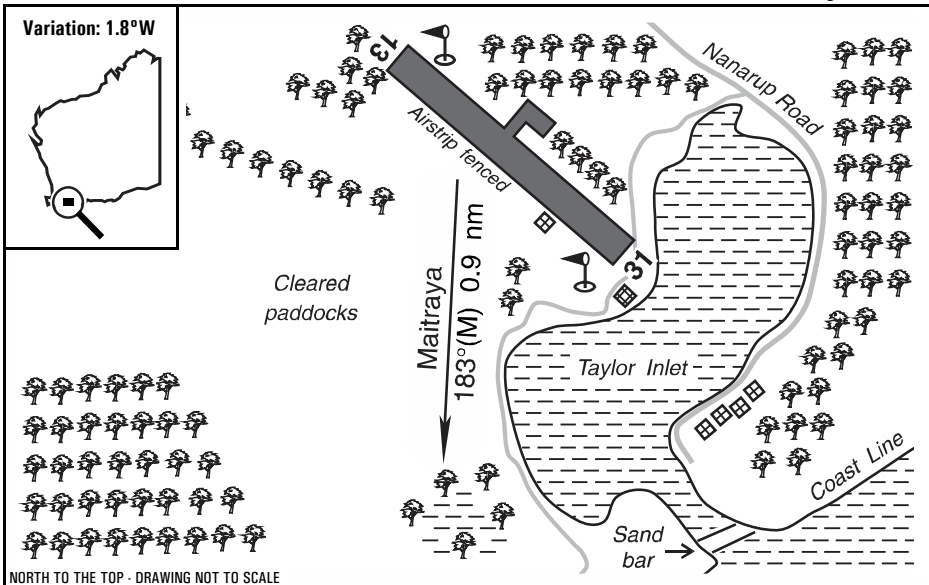

Maitraya, WA

Elevation:	120 Feet AMSL	Time Zone:	UTC + 8
GPS Position:	34° 59.272' South 118° 03.364' East	Area Briefing:	63
WAC Chart:	Albany (3462)		
Owner/Operator:	Maitraya Private Retreat (08) 93619044, info@maitraya.com		
Strip Directions:	13-31		
Strip Lengths:	860 M		
Strip Surface:	Sealed - black bitumen		
Windsock:	Yes - two		
Strip Markers:	White indicator tyres down both sides of runway		
Lighting:	Nil		
Fuel:	Nil		
Procedures And Remarks:	CTAF 127.85, located in the Albany broadcast area. Melbourne Centre 123.9 (in the circuit). HF 3461/6565/8822. A private airstrip for guests only. Beware trees. Airstrip fenced. Accom-modation available at Aviators Cottage (sleeps 4), Fisherman"s Lodge (sleeps 10), Maitraya Homestead (sleeps 16). For latest information contact Rick Fenny (owner) 0408 936061 (mobile), rick@rickfennygroup.com, on site manager 0437 512544 for emergency or unscheduled use. More information available at website: http://www.maitraya.com/. Permission required prior to use.