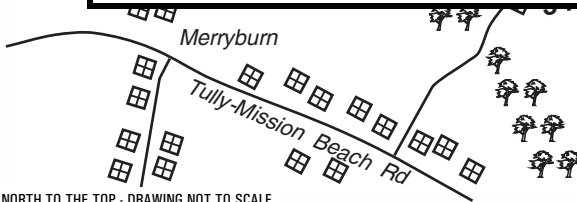

# Merryburn, QLD

Variation: 6.9°E

# CLOSED

NORTH TO THE TOP - DRAWING NOT TO SCALE

<b>Elevation:</b>	90 Feet AMSL	<b>Time Zone:</b>	UTC + 10
<b>GPS Position:</b>	17° 54.480' South 145° 59.110' East	<b>Area Briefing:</b>	45
<b>WAC Chart:</b>	Townsville (3219)		
<b>Owner/Operator:</b>	Geoff and Mary Bowden (07) 40682232		
<b>Strip Directions:</b>	16-34		
<b>Strip Lengths:</b>	550 M		
<b>Strip Surface:</b>	Unsealed - grass		
<b>Windsock:</b>	Nil		
<b>Strip Markers:</b>	Nil		
<b>Lighting:</b>	Nil		
<b>Fuel:</b>	Nil		
<b>Procedures And Remarks:</b>	CTAF 132.9, located in the Cassowary broadcast area. Brisbane Centre 124.6 (in the circuit). HF 3452/6610/8831. Caution: there are numerous other airstrips in the vicinity. Beware high terrain surrounding the airstrip. Beware power lines at the northern end. Beware buildings. Latest information: 0418 782117 (mobile).		