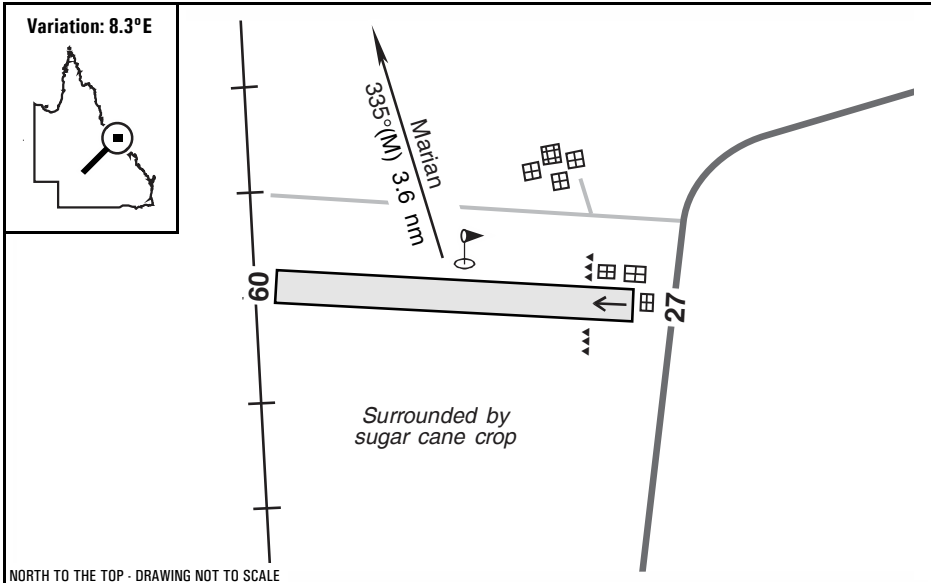

Warning: It is a requirement to check  
airstrip condition and details with owner

# Turtle Park, QLD

NORTH TO THE TOP - DRAWING NOT TO SCALE

<b>Elevation:</b>	120 Feet AMSL	<b>Time Zone:</b>	UTC + 10
<b>GPS Position:</b>	21° 12.516' South 148° 58.722' East	<b>Area Briefing:</b>	44
<b>WAC Charts:</b>	Clermont (3234), Rockhampton (3235)	<b>ALA Code:</b>	YTPK
<b>Owner/Operator:</b>	Airwolf Aviation (07) 9544003, 0419 026612 (mobile)		
<b>Strip Directions:</b>	09-27		
<b>Strip Lengths:</b>	1160 M (1000 M available due displaced threshold)		
<b>Strip Surface:</b>	Unsealed - grass		
<b>Windsock:</b>	Yes		
<b>Strip Markers:</b>	Nil		
<b>Lighting:</b>	Nil		
<b>Fuel:</b>	Fuel, parking and transport available on request		
<b>Procedures And Remarks:</b>	CTAF 132.05, located in the Kinchant broadcast area. Brisbane Centre 135.5 (in the circuit). HF 3452/6610/8831. The runway 27 threshold is displaced 160 metres. Caution: this airstrip is located inside training area D745. Permission required prior to use. Cross check details with ERSA.		