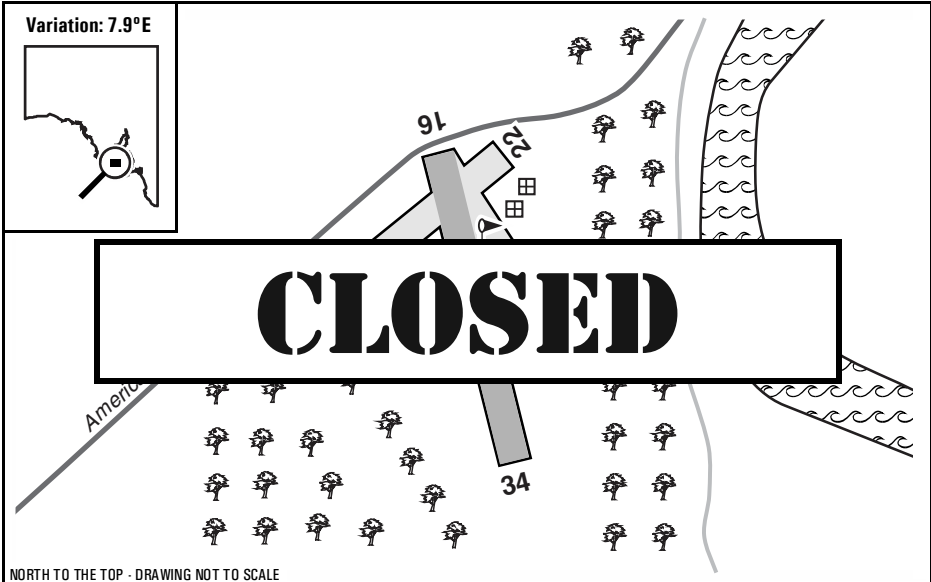

Johnson Airstrip (Kangaroo Island), SA

NORTH TO THE TOP - DRAWING NOT TO SCALE

Elevation:	230 Feet AMSL	Time Zone:	UTC + 9.5
GPS Position:	35° 48' 44" South 137° 44' 11" East	Area Briefing:	50
WAC Chart:	Port Augusta (3459)	ALA Code:	YJOH
Owner/Operator:	Dean Johnson (08) 85537367, 0409 794905 (mobile)		
Strip Directions:	04-22	07-25	14-32 16-34
Strip Lengths:	820 M	860 M	700 M 960 M
Strip Surface:	Grass	Grass	Grass Gravel
Windsock:	Yes		
Strip Markers:	White markers		
Lighting:	Nil		
Fuel:	Nil		
Procedures And Remarks:	CTAF 126.7. Melbourne Centre 123.05 (in the circuit). HF 3461/6565/8822. Muston Heights Bed and Breakfast website http://www.kangaroo-island-au.com/muston/ . Permission required prior to use.		