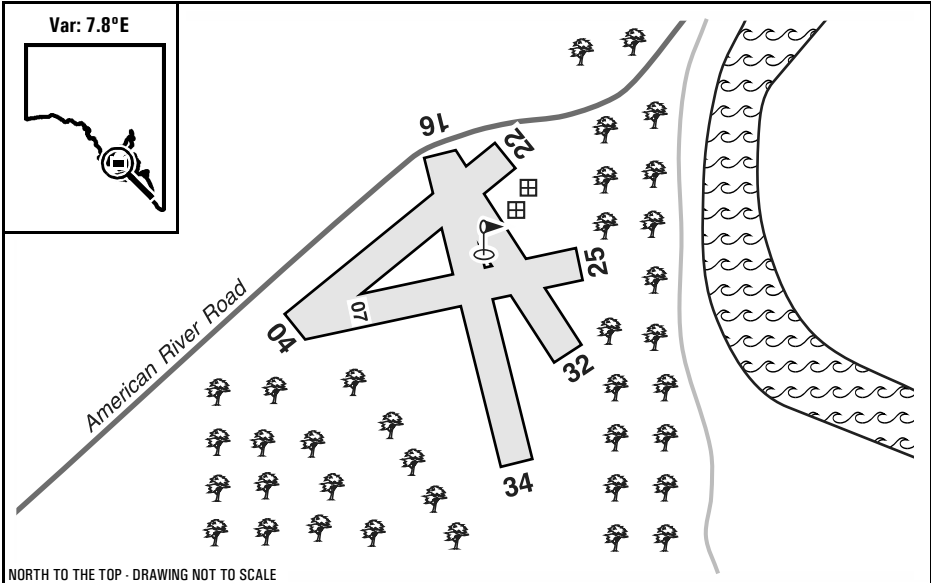

Johnson Airstrip (Kangaroo Island), SA

NORTH TO THE TOP - DRAWING NOT TO SCALE

Elevation:	230 Feet AMSL	Time Zone:	UTC + 9.5
GPS Position:	35° 48.730' South 137° 44.178' East	Area Briefing:	50
WAC Chart:	Port Augusta (3459)	ALA Code:	YJOH
Owner/Operator:	Dean Johnson (08) 85537367, mustonheights@bigpond.com		
Strip Directions:	04-22	07-25	14-32 16-34
Strip Lengths:	820 M	860 M	700 M 960 M
Strip Surface:	Unsealed - dirt		
Windsock:	Yes		
Strip Markers:	White markers		
Lighting:	Nil		
Fuel:	Nil		
Procedures And Remarks:	CTAF 126.7. Melbourne Centre 123.05 (in the circuit). HF 3461/6565/8822. Muston Heights Bed and Breakfast website http://www.kangaroo-island-au.com/muston/. Permission required prior to use.