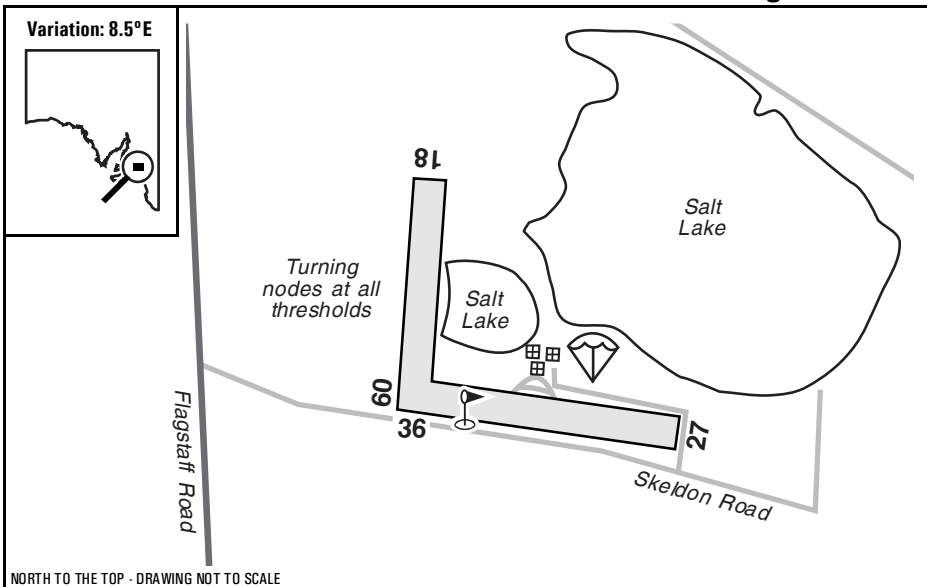

Langhorne, SA

NORTH TO THE TOP - DRAWING NOT TO SCALE

Elevation:	18 Feet AMSL	Time Zone:	UTC + 9.5
GPS Position:	35° 18' 16" South 139° 15' 48" East	Area Briefing:	50
WAC Chart:	Adelaide (3458)	ALA Code:	YLGH
Owner/Operator:	SA Skydiving (08) 82727888, admin@saskydiving.com.au		
Strip Directions:	18-36	09-27	
Strip Lengths:	700 M	850 M	
Strip Surface:	Unsealed - dirt		
Windsock:	Yes		
Strip Markers:	Nil		
Lighting:	Nil		
Fuel:	Nil		
Procedures And Remarks:	CTAF 126.7. Melbourne Centre 125.3 (in the circuit). HF 3461/6565/8822. Beware of operations by SA Skydiving. Mobile contact: 0412114475. This is a private airstrip, permission required prior to use.