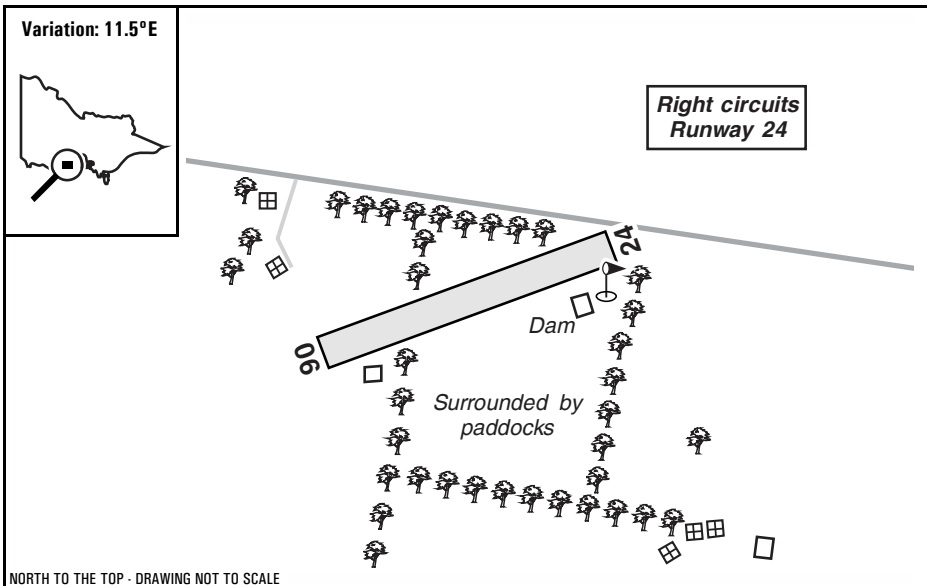

Gnarwarre (North Park), VIC

NORTH TO THE TOP - DRAWING NOT TO SCALE

Elevation:	373 Feet AMSL	Time Zone:	UTC + 10
GPS Position:	38° 09.898' South 144° 06.442' East	Area Briefing:	
WAC Charts:	Hamilton (3469), Melbourne (3470)	ALA Code:	YGNE
Owner/Operator:	North Park 0418 847679 (mobile), amaschmedt@bigpond.com		
Strip Directions:	06-24		
Strip Lengths:	930 M		
Strip Surface:	Unsealed - grass and dirt		
Windsock:	Yes		
Strip Markers:	Nil		
Lighting:	Nil		
Fuel:	Nil		
Procedures And Remarks:	CTAF 119.0. Melbourne Centre 126.8 (in the circuit), 134.325. HF 3461/6565/8822. Right hand circuits runway 24. Beware trees. Permission required prior to use. Cross check details with ERSA.