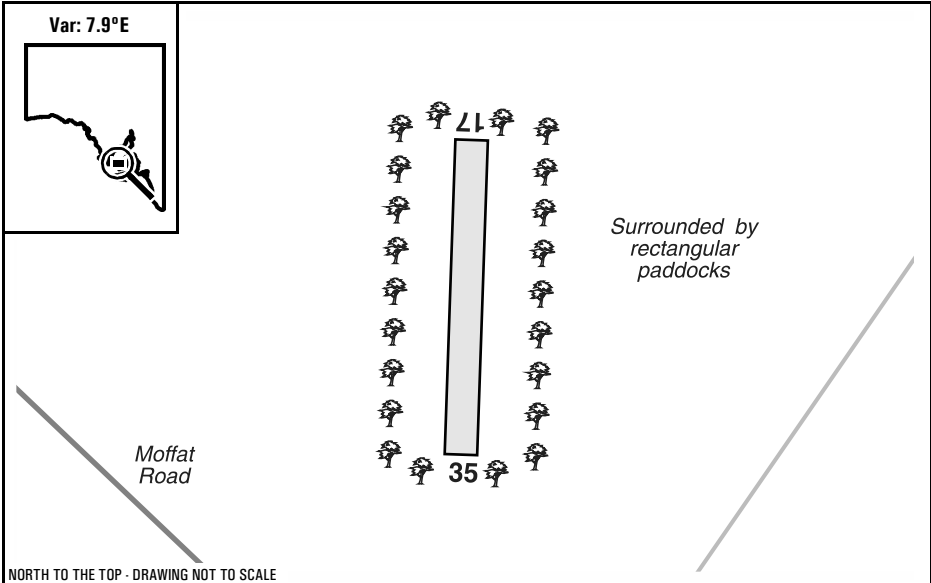

Penneshaw South (Kangaroo Is), SA

Elevation:	5 Feet AMSL	Time Zone:	UTC + 9.5
GPS Position:	35° 47.316' South 137° 59.455' East	Area Briefing:	50
WAC Chart:	Port Augusta (3459)		
Owner/Operator:	Glen Willson (08) 85531175, glenwillson@gmail.com		
Strip Directions:	17-35		
Strip Lengths:	950 M		
Strip Surface:	Unsealed - grass		
Windsock:	Nil		
Strip Markers:	Nil		
Lighting:	Nil		
Fuel:	Nil		
Procedures And Remarks:	Melbourne Centre 123.05 (in the circuit). HF 3461/6565/8822. Permission required prior to use.