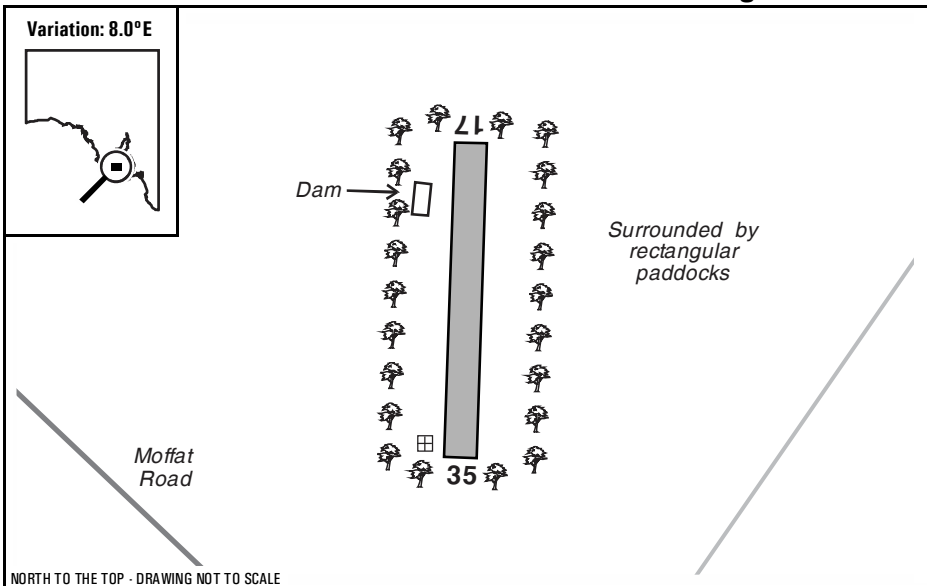

Penneshaw South (Kangaroo Is), SA

NORTH TO THE TOP - DRAWING NOT TO SCALE

Elevation:	488 Feet AMSL	Time Zone:	UTC + 9.5
GPS Position:	35° 47' 19" South 137° 59' 27" East	Area Briefing:	50
WAC Chart:	Port Augusta (3459)		
Owner/Operator:	Glen Willson 0427 788884 (mobile), glenwillson@gmail.com		
Strip Directions:	17-35		
Strip Lengths:	950 M		
Strip Surface:	Unsealed - gravel		
Windsock:	Nil		
Strip Markers:	White markers		
Lighting:	Nil		
Fuel:	Nil		
Procedures And Remarks:	Melbourne Centre 123.05 (in the circuit). HF 3461/6565/8822. Beware trees and fences. Permission required prior to use