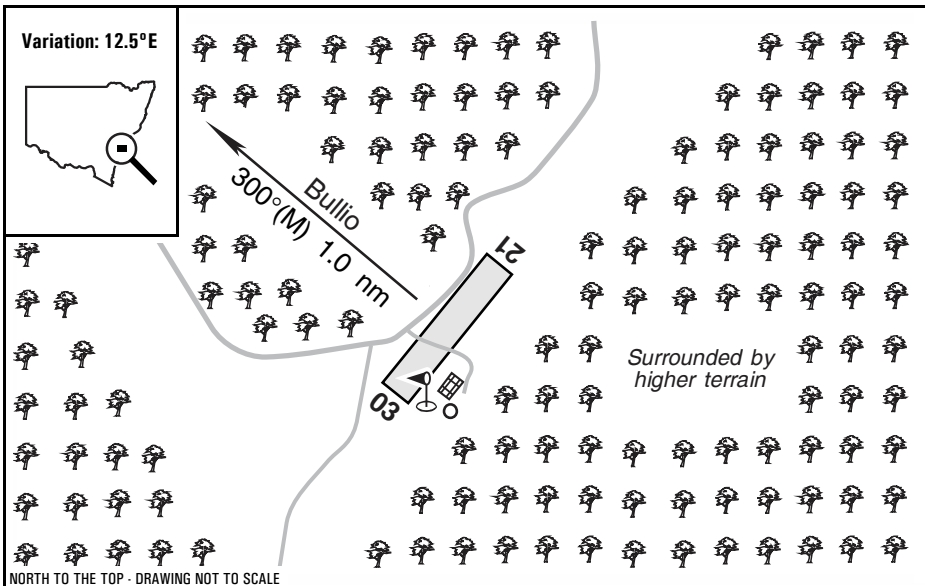

Bullio, NSW

Elevation:	2135 Feet AMSL	Time Zone:	UTC + 10
GPS Position:	34° 21.445' South 150° 09.994' East	Area Briefing:	21
WAC Chart:	Sydney (3456)	ALA Code:	YBLO
Owner/Operator:	Jackie Adams 0414 792237 (mobile), jackie.adams@hotmail.com		
Strip Directions:	03-21		
Strip Lengths:	500 M		
Strip Surface:	Unsealed - grass		
Windsock:	Yes		
Strip Markers:	White markers		
Lighting:	Nil		
Fuel:	Nil		
Procedures And Remarks:	CTAF 126.7. Brisbane Centre 124.1 (in the circuit). HF 3461/6565/8822. Beware of higher terrain surrounding the airstrip. Caution: vehicle track crosses the runway. Condition check and permission required prior to use.