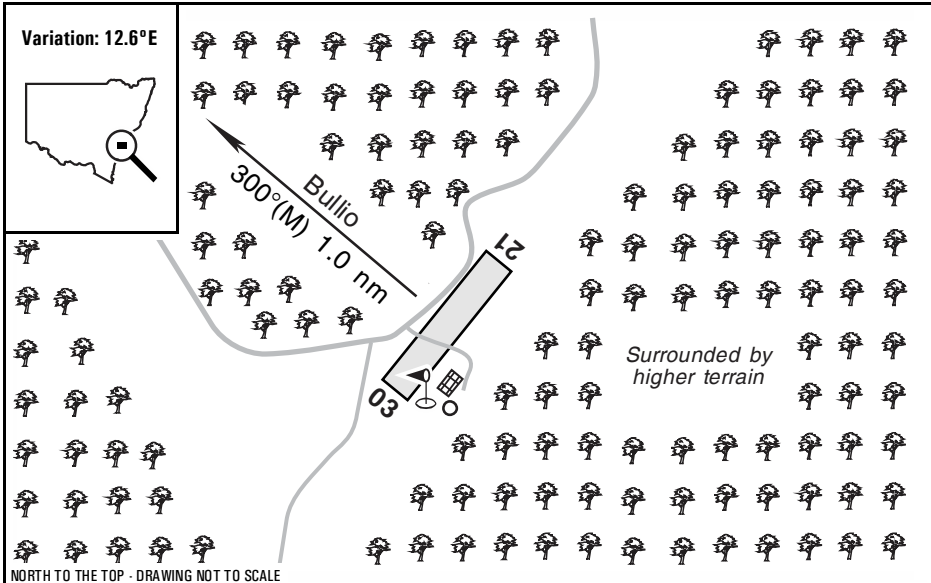

Bullio, NSW

Elevation:	2135 Feet AMSL	Time Zone:	UTC + 10
GPS Position:	34° 21' 27" South 150° 09' 60" East	Area Briefing:	21
WAC Chart:	Sydney (3456)	ALA Code:	YBLO
Owner/Operator:	Jackie Adams 0414 792237 (mobile), jackie.adams@hotmail.com		
Strip Directions:	03-21		
Strip Lengths:	500 M		
Strip Surface:	Unsealed - grass		
Windsock:	Yes		
Strip Markers:	White markers		
Lighting:	Nil		
Fuel:	Nil		
Procedures And Remarks:	CTAF 126.7. Brisbane Centre 124.1 (in the circuit). HF 3461/6565/8822. Beware of higher terrain surrounding the airstrip. Caution: vehicle track crosses the runway. Condition check and permission required prior to use.