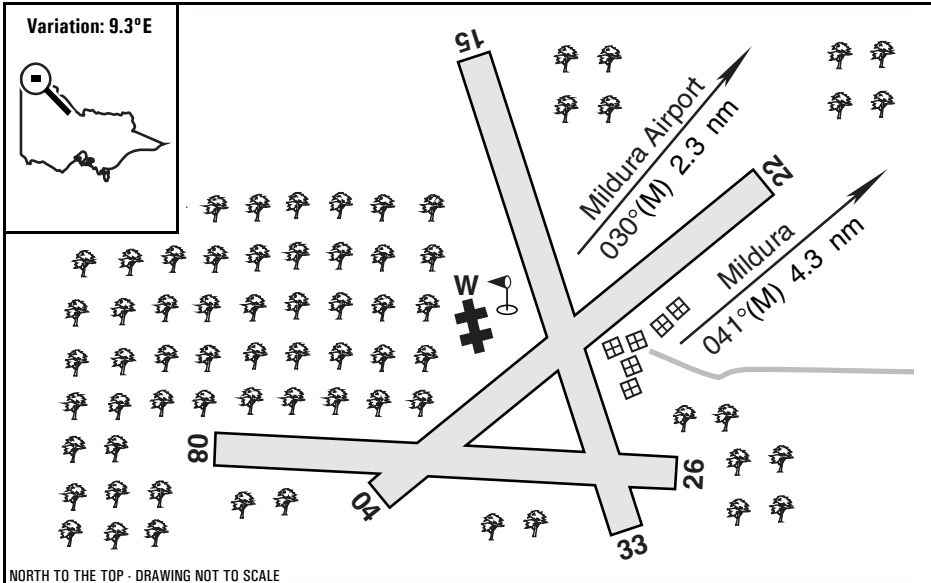

Sunraysia Gliding, VIC

NORTH TO THE TOP - DRAWING NOT TO SCALE

Elevation:	177 Feet AMSL	Time Zone:	UTC + 10
GPS Position:	34° 15.600' South 142° 03.500' East	Area Briefing:	30/22
WAC Chart:	Adelaide (3458)	ALA Code:	YSRG
Owner/Operator:	Sunraysia Gliding Club Inc. 0448 293927 (mobile), glidingsunraysia@gmail.com		
Strip Directions:	04-22	08-26	15-33
Strip Lengths:	1500 M	1400 M	1500 M
Strip Surface:	Unsealed - dirt		
Windsock:	Yes		
Strip Markers:	Nil		
Lighting:	Nil		
Fuel:	Nil		
Procedures And Remarks:	CTAF 118.8. Melbourne Centre 122.1 (in the circuit). HF 3461/6565/8822. Daylight operations only. Gliders are winch launched with cable to 2,000 feet AGL. Beware ultralight aircraft and manned balloons operating from this airstrip. Permission required prior to use. Caution: Mildura (YMIA) licensed airport is immediately to the north east.