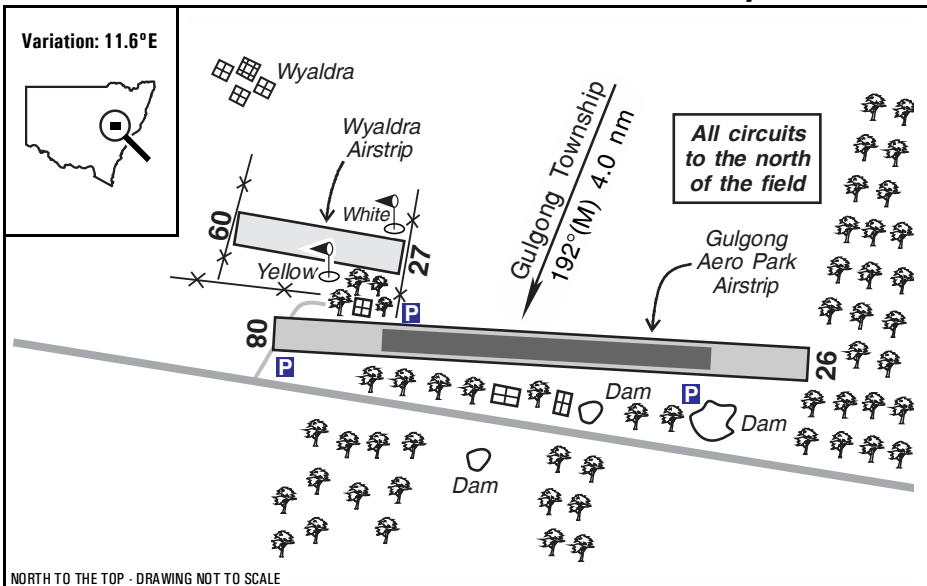

Wyaldra, NSW

NORTH TO THE TOP - DRAWING NOT TO SCALE

Elevation:	1442 Feet AMSL	Time Zone:	UTC + 10
GPS Position:	32° 17' 45" South 149° 33' 06" East	Area Briefing:	20
WAC Charts:	Sydney (3456), Canberra (3457)		
Owner/Operator:	Ian Harris 0425 370411 (mobile)		
Strip Directions:	09-27		
Strip Lengths:	500 M		
Strip Surface:	Unsealed - grass		
Windsock:	Yes - one white, one yellow		
Strip Markers:	White markers		
Lighting:	Nil		
Fuel:	Nil		
Procedures And Remarks:	CTAF 126.7. Brisbane Centre 133.05 (in the circuit). HF 3452/6610/8831. Beware marked boundary fences at both ends. Visitors welcome, accommodation available. Permission required prior to use. Note: Gulgong Aero Park is only 200 metres to the south, do not confuse. Be aware that aircraft may also be operating at Gulgong Aero Park. There is no taxiway access between the two airstrips.