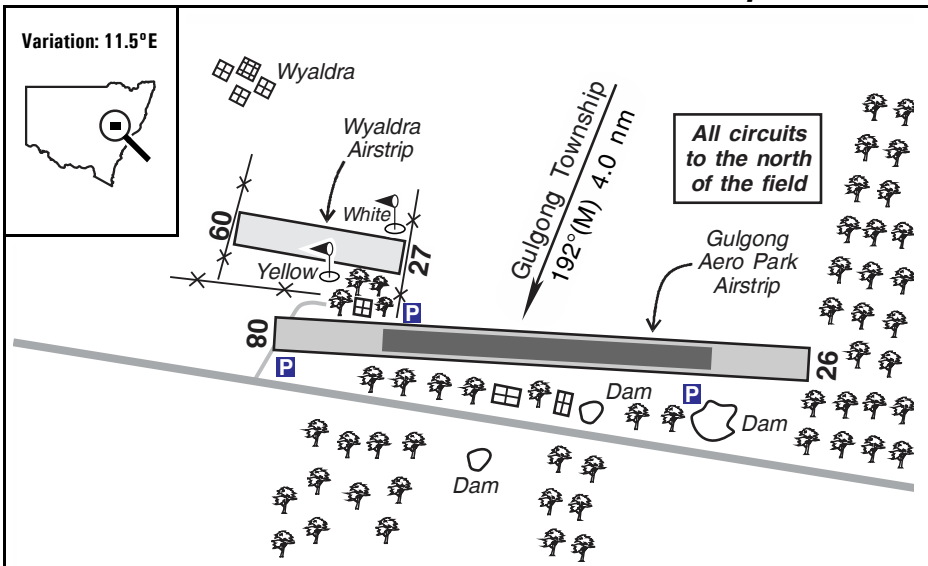

Wyaldra, NSW

NORTH TO THE TOP - DRAWING NOT TO SCALE

Elevation:	1442 Feet AMSL	Time Zone:	UTC + 10
GPS Position:	32° 17.756' South 149° 33.101' East	Area Briefing:	20
WAC Charts:	Sydney (3456), Canberra (3457)		
Owner/Operator:	Ian Harris 0425 370411 (mobile)		
Strip Directions:	09-27		
Strip Lengths:	500 M		
Strip Surface:	Unsealed - grass		
Windsock:	Yes - one white, one yellow		
Strip Markers:	White markers		
Lighting:	Nil		
Fuel:	Nil		
Procedures And Remarks:	CTAF 126.7. Brisbane Centre 133.05 (in the circuit). HF 3452/6610/8831. Beware marked boundary fences at both ends. Visitors welcome, accommodation available. Permission required prior to use. Note: Gulgong Aero Park is only 200 metres to the south, do not confuse. Be aware that aircraft may also be operating at Gulgong Aero Park. There is no taxiway access between the two airstrips.