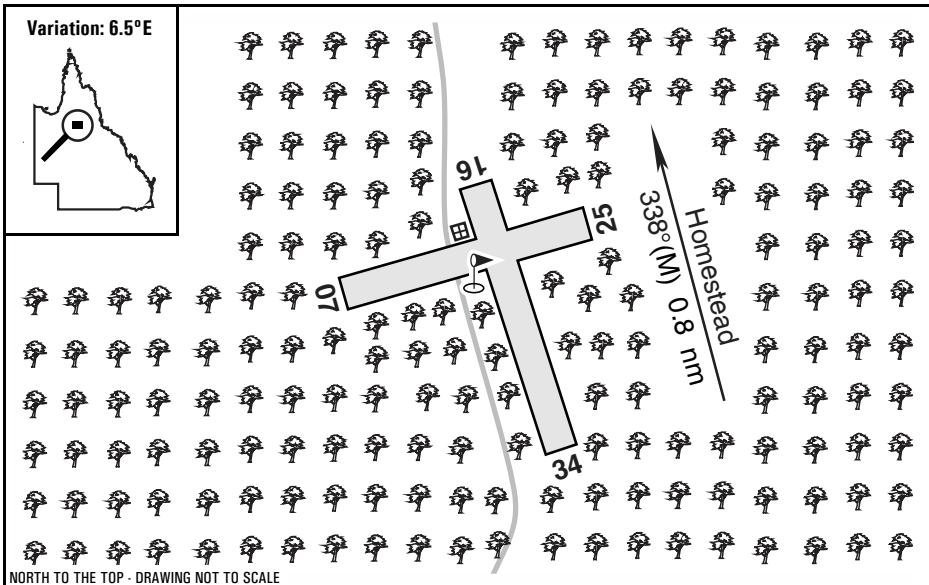

Dulthara Station, QLD

Elevation:	2618 Feet AMSL	Time Zone:	UTC + 10
GPS Position:	19° 31.890' South 143° 42.612' East	Area Briefing:	43
WAC Chart:	Normanton (3220)		
Owner/Operator:	Dulthara Station (07) 47417029, nkmickan@gmail.com		
Strip Directions:	07-25	16-34	
Strip Lengths:	770 M	840 M	
Strip Surface:	Unsealed - dirt		
Windsock:	Yes		
Strip Markers:	Nil		
Lighting:	Nil		
Fuel:	Nil avgas, premium unleaded drums only		
Procedures And Remarks:	Brisbane Centre 119.8 (in the circuit). HF 3452/6610/8831. Airstrip located in the Gilbert River valley, beware surrounding high terrain. Beware trees. Local Savannah based at the field. Mobile contact: 0458 622465. Permission required prior to use.