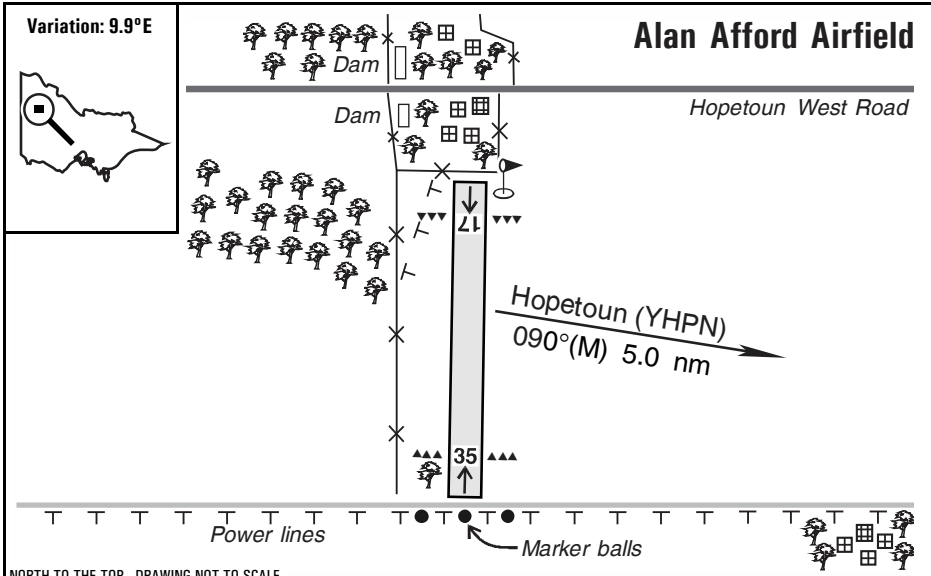

Hopetoun (Homesglen), VIC

Elevation:	255 Feet AMSL	Time Zone:	UTC + 10
GPS Position:	35° 41.961' South 142° 15.569' East	Area Briefing:	30
WAC Chart:	Adelaide (3458)	ALA Code:	YHGN
Owner/Operator:	Lindsay and Fay Afford (03) 50833224, fayafford52@bigpond.com		
Strip Directions:	17-35		
Strip Lengths:	800 M useable (both thresholds are displaced, 950 M fence to fence)		
Strip Surface:	Unsealed - grass		
Windsock:	Yes		
Strip Markers:	Nil		
Lighting:	Nil		
Fuel:	Nil - private stock only		
Procedures And Remarks:	CTAF 126.7. Melbourne Centre 125.8 (in the circuit). HF 3461/6565/8822. METAR available for YHPN (5 NM). Beware SWER power line on fence line on approach to runway 35. Beware television aerials, trees and cattle yard on approach runway 17. The SWER power line located to west is clear of approach paths. Both thresholds are displaced. Runway 17 slopes up at the southern end. Bird and animal hazard exists. Mobile contacts: Lindsay 0437 833224, Jason 0400 966599, Todd 0439 347449. Prior permission required for landing and status of stock.